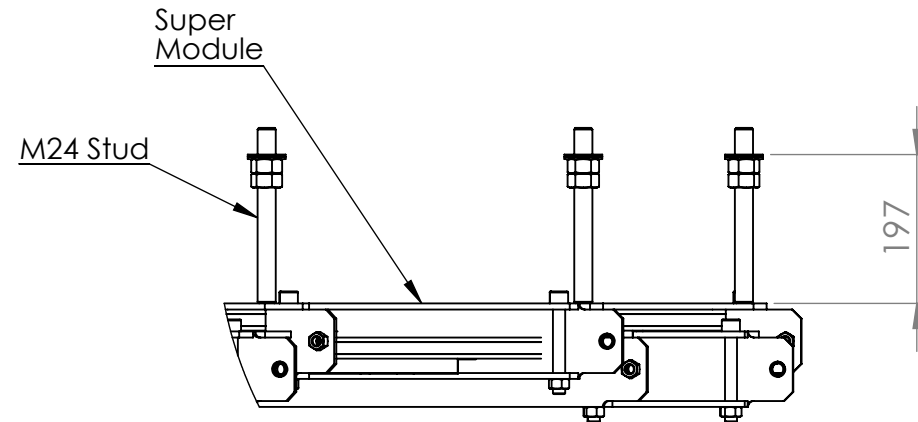

DETAIL A
SCALE 1 : 10

DATE: 13 - 08 - 2013	NAME: Cauwenbergh Simon	TITLE: mounting post _ RPC distance	
 UNIVERSITEIT GENT	SCALE: 1:100	MATERIAL:	DWG NO.
			A4