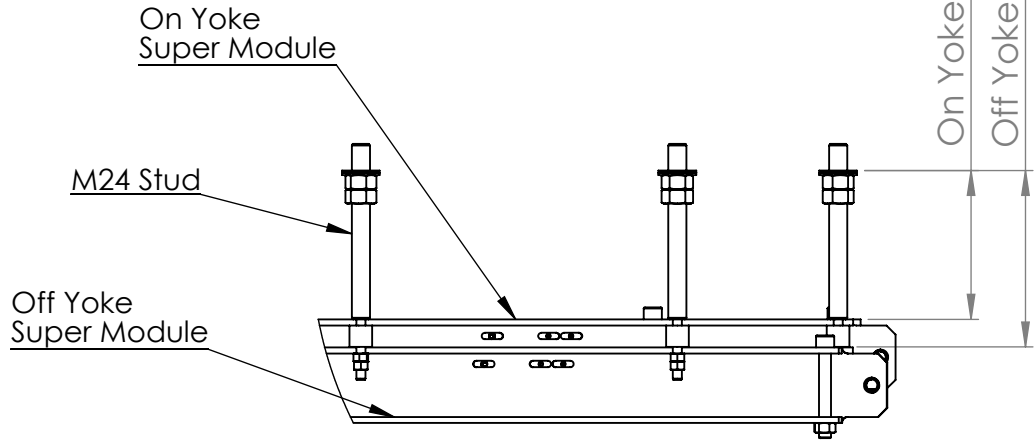

DETAIL A
SCALE 1 : 10

DATE: 19 - 08 - 2013	NAME: Cauwenbergh Simon	TITLE: mounting post _ RPC distance		
 UNIVERSITEIT GENT	SCALE: 1:100	MATERIAL:	DWG. NO.	A4