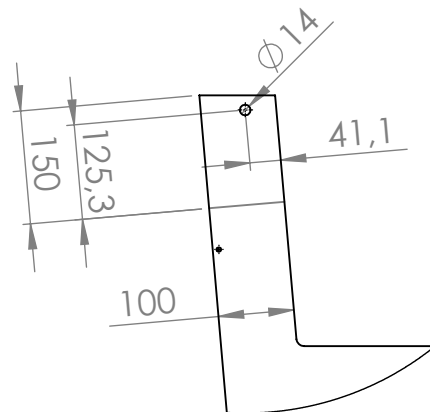

DETAIL B
SCALE 1 : 10

DETAIL A
SCALE 1 : 10

DATE:
13 - 08 - 2013

NAME:
Cauwenbergh Simon

TITLE:
TestFRAME3ends

SCALE:
1:50

MATERIAL:

DWG NO.

A4