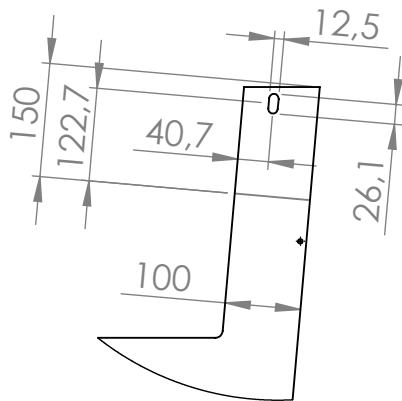

DETAIL B
SCALE 1 : 10

DETAIL A
SCALE 1 : 10

DATE:
13 - 08 - 2013

NAME:
Cauwenbergh Simon

TITLE:
TestFRAME3ends

SCALE:
1:50

MATERIAL:

DWG NO.

A4