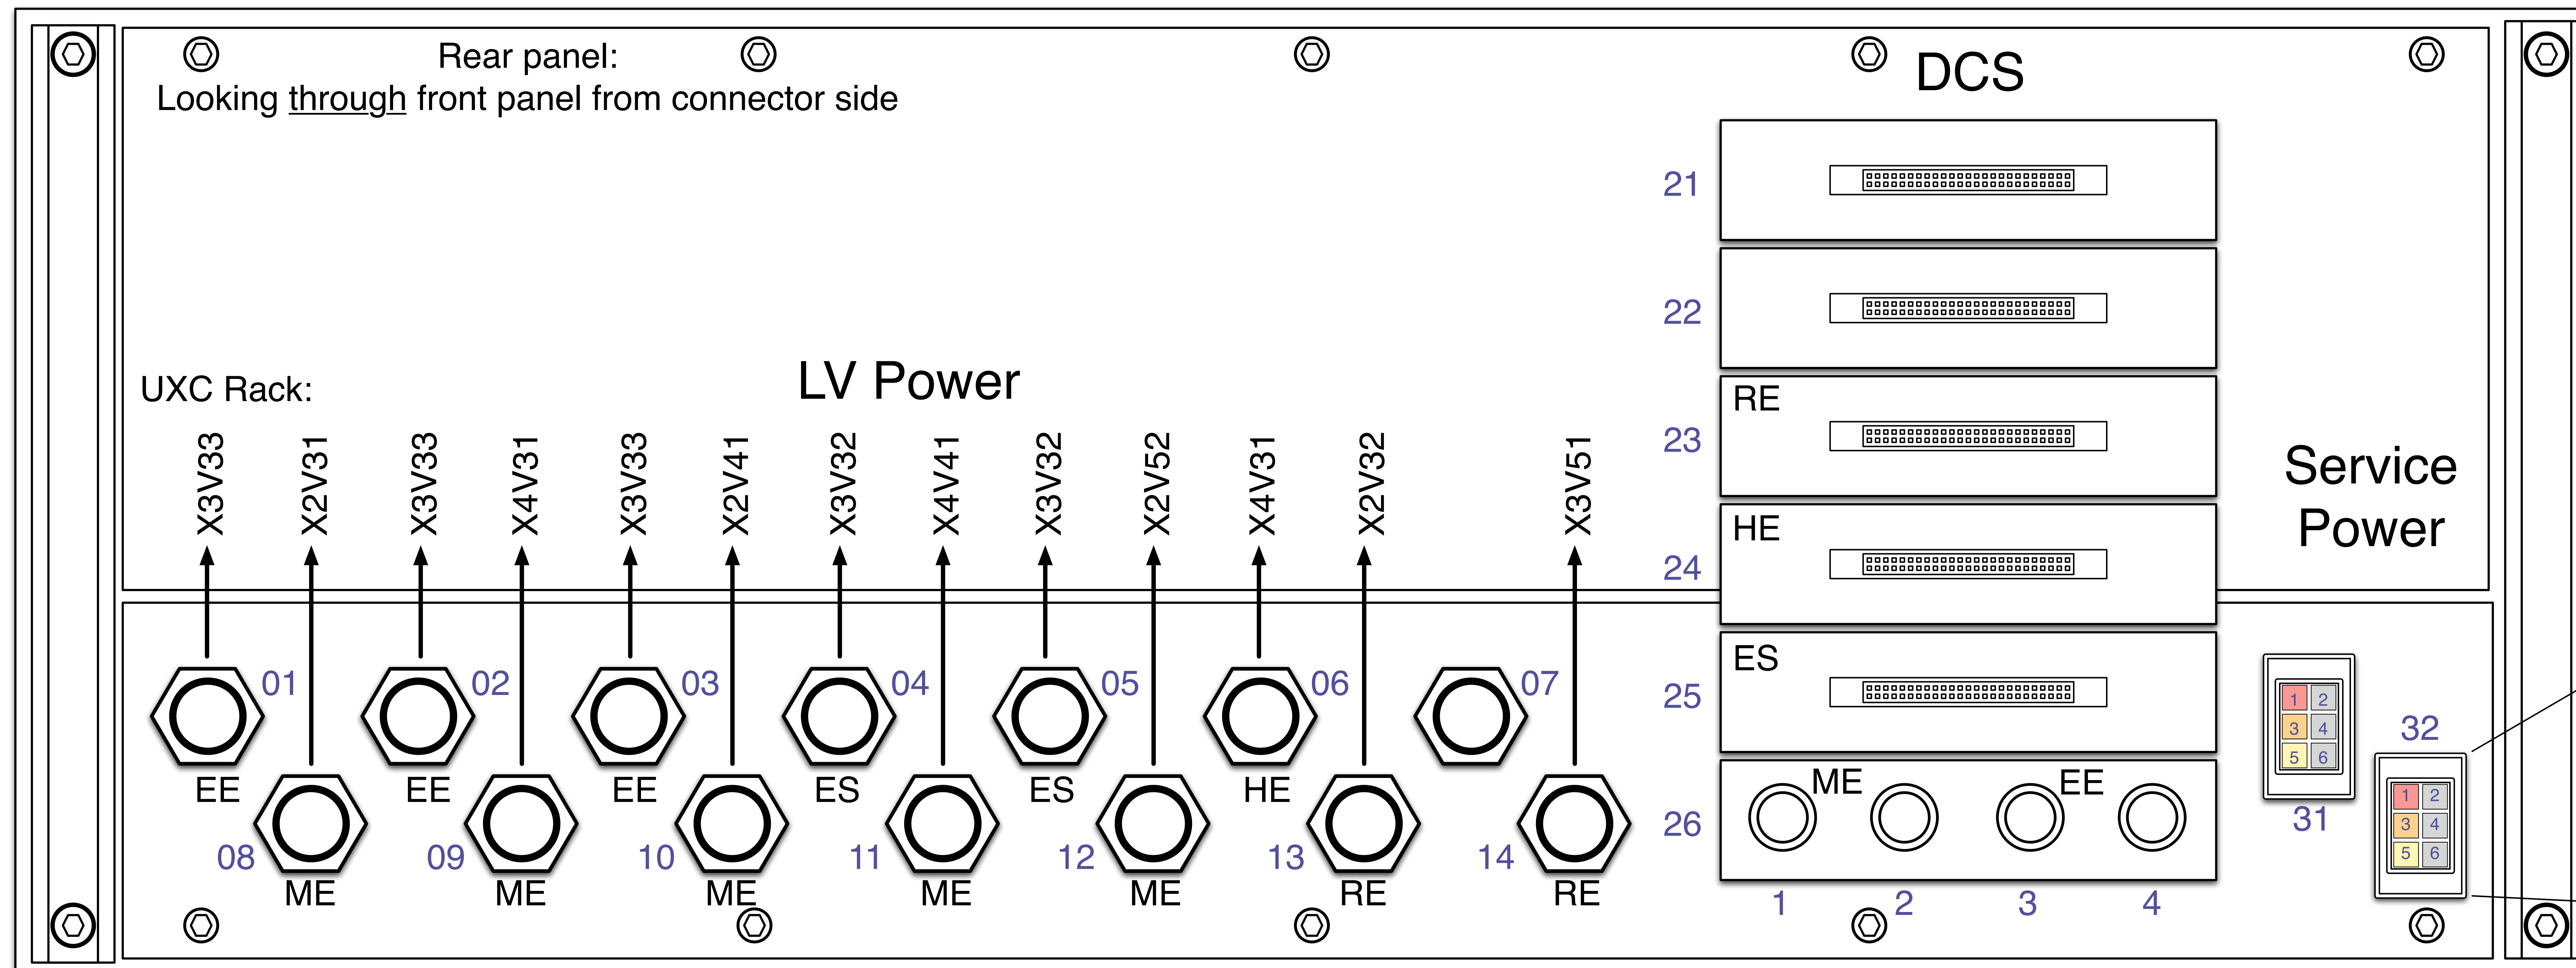

LV Patch Panel Connections

YE+1 Far Side
revised 21 Nov 07

Service power connections:

LV Patch Panel Connections

YE+1 Near Side
revised 21 Nov 07

Service power connections:

LV Patch Panel Connections

YE-1 Far Side
revised 21 Nov 07

Service power connections:

LV Patch Panel Connections

Service power connections: