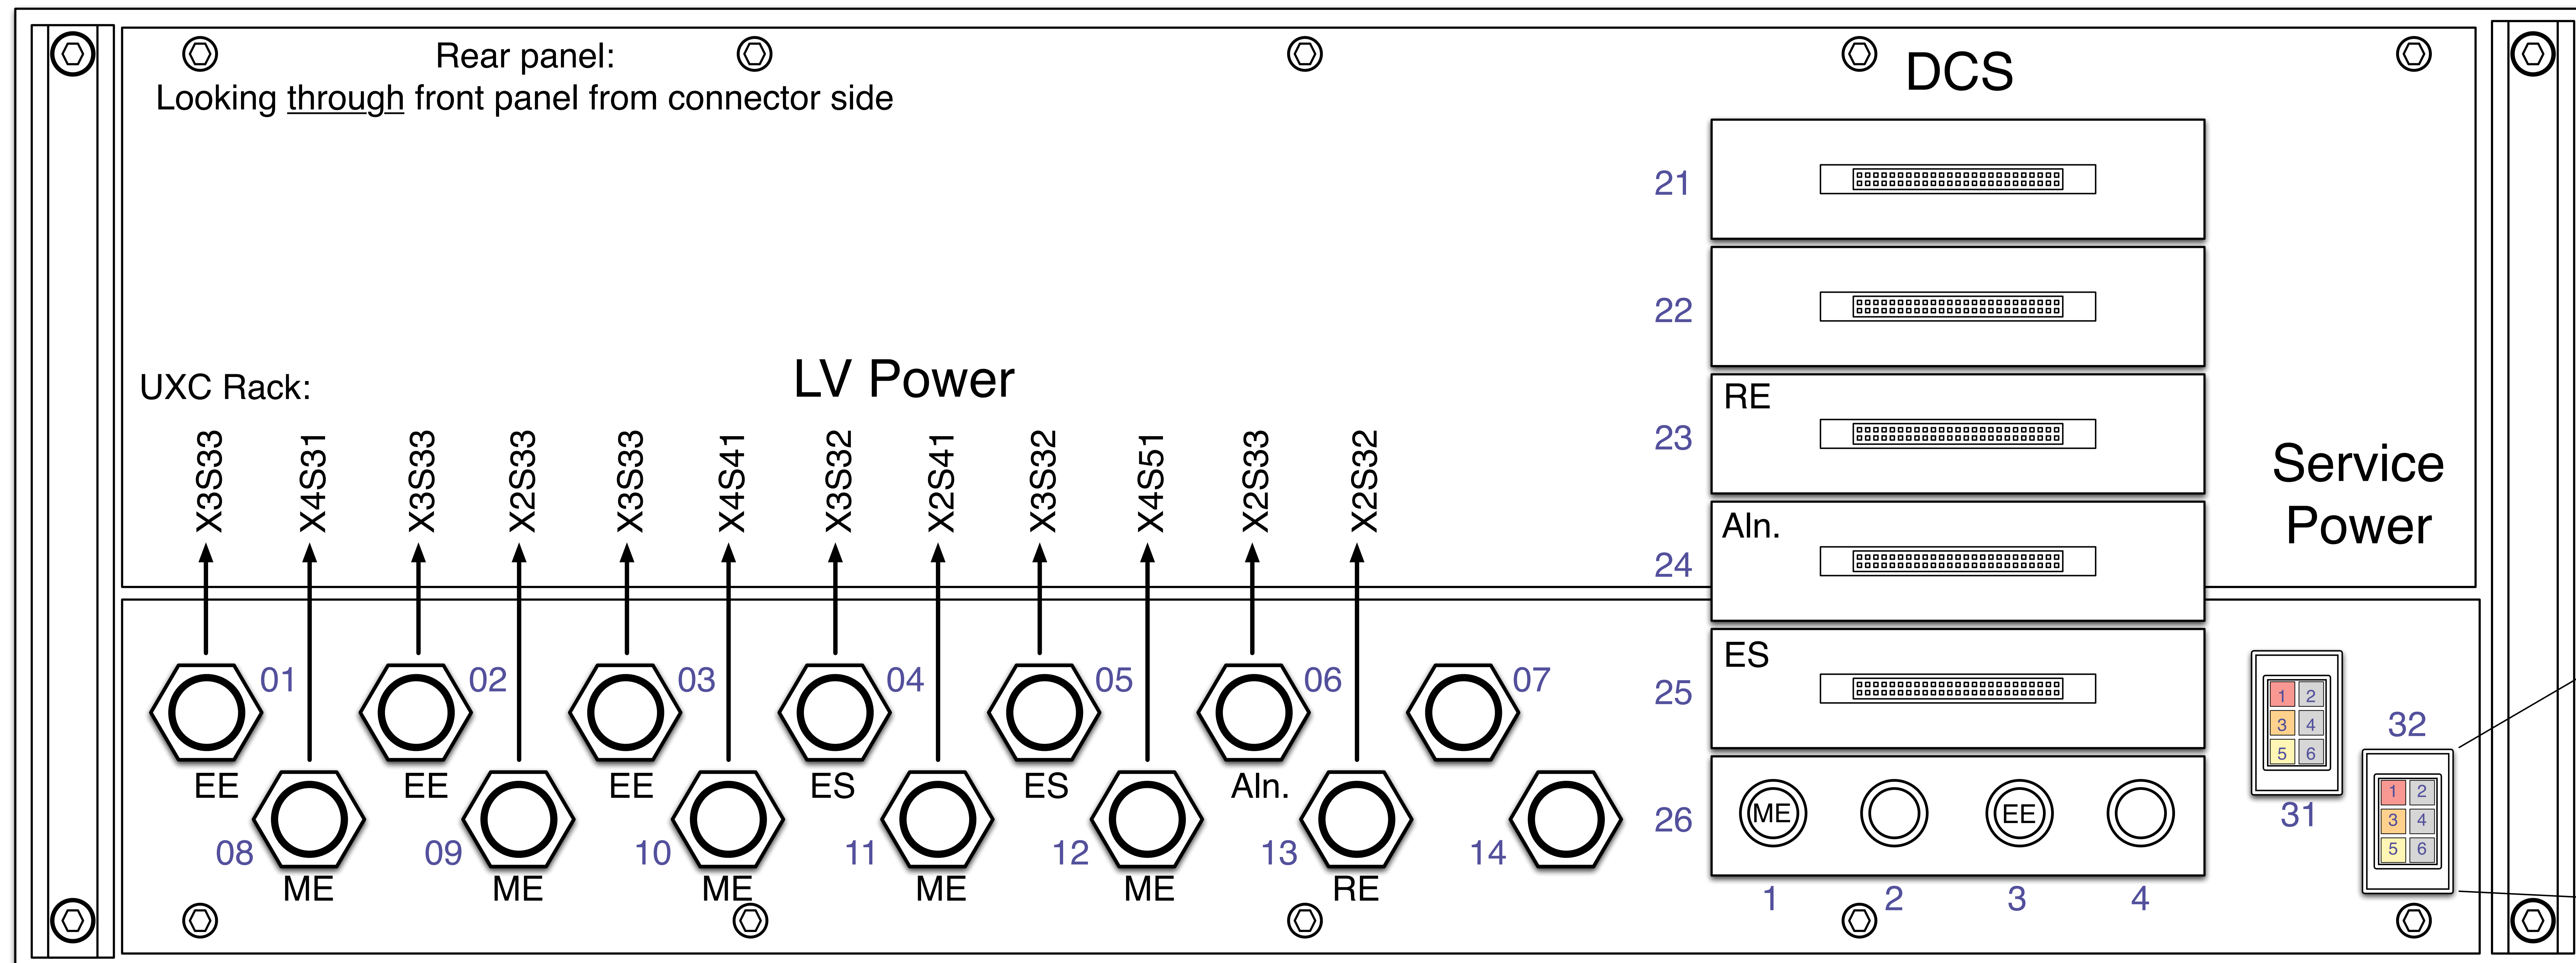

LV Patch Panel Connections

YE+1 Far Side
revised 21 Nov 07

Service power connections:

LV Patch Panel Connections

YE+1 Near Side
revised 21 Nov 07

Service power connections:

LV Patch Panel Connections

YE-1 Far Side
revised 21 Nov 07

Service power connections:

LV Patch Panel Connections

Service power connections: