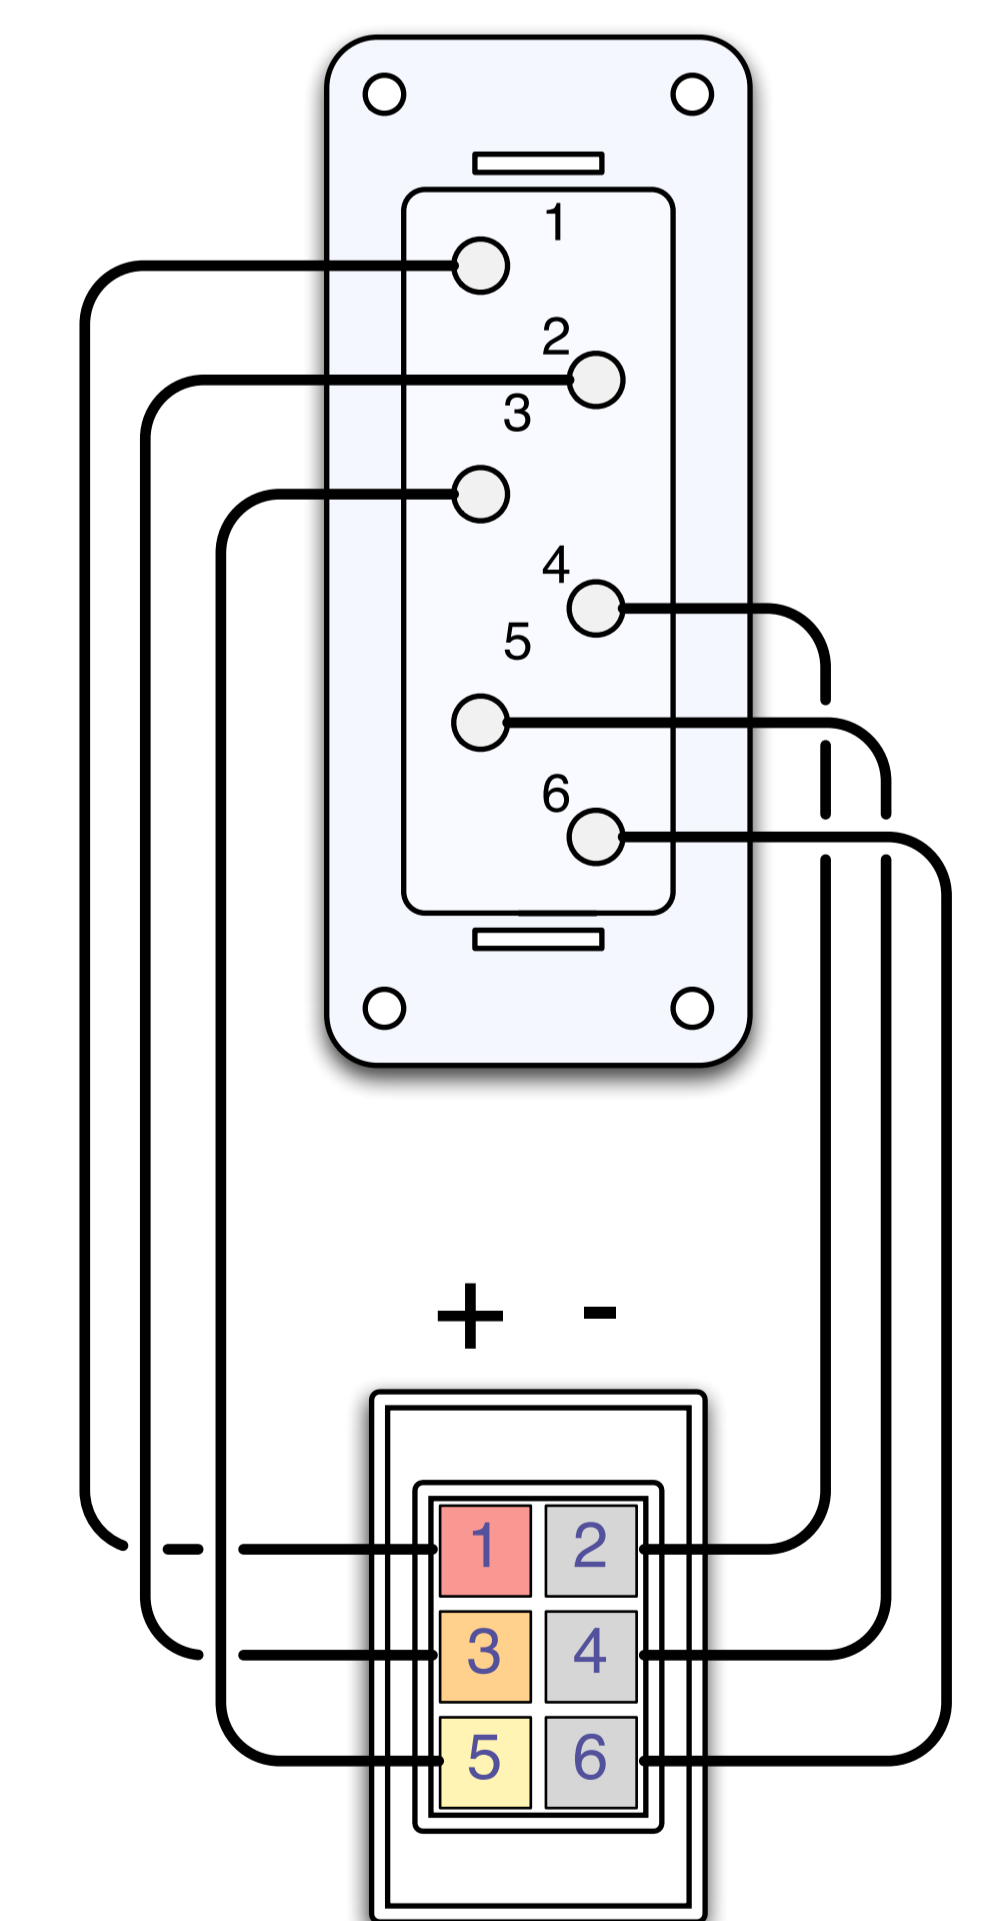

LV Patch Panel Connections

YE+1 Far Side
revised 21 Nov 07

Service power connections:

LV Patch Panel Connections

YE+1 Near Side
revised 21 Nov 07

Service power connections:

LV Patch Panel Connections

YE-1 Far Side
revised 21 Nov 07

Service power connections:

LV Patch Panel Connections

Service power connections: