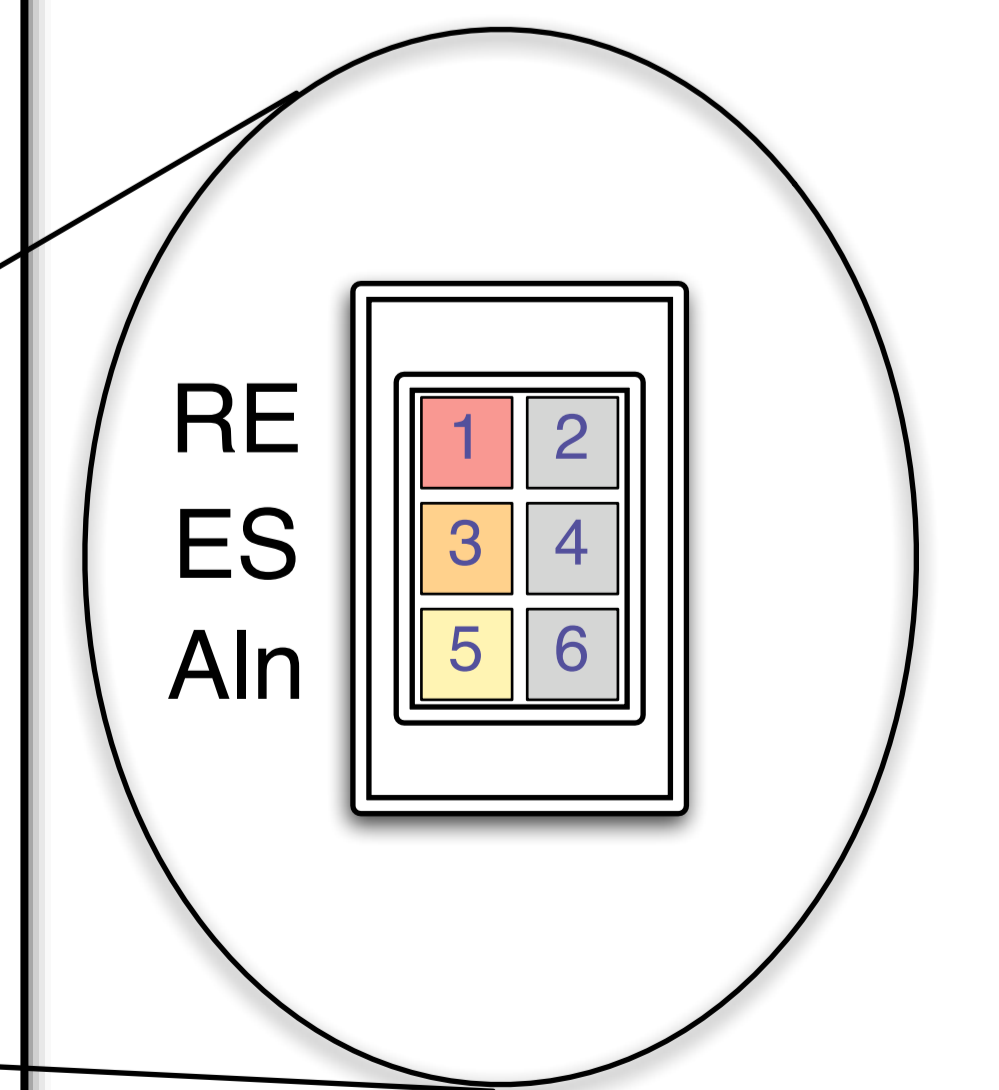

LV Patch Panel Connections

YE+1 Far Side
revised 21 Nov 07

Service power connections:

LV Patch Panel Connections

YE+1 Near Side
revised 21 Nov 07

Service power connections:

LV Patch Panel Connections

YE-1 Far Side
revised 21 Nov 07

Service power connections:

LV Patch Panel Connections

Service power connections: