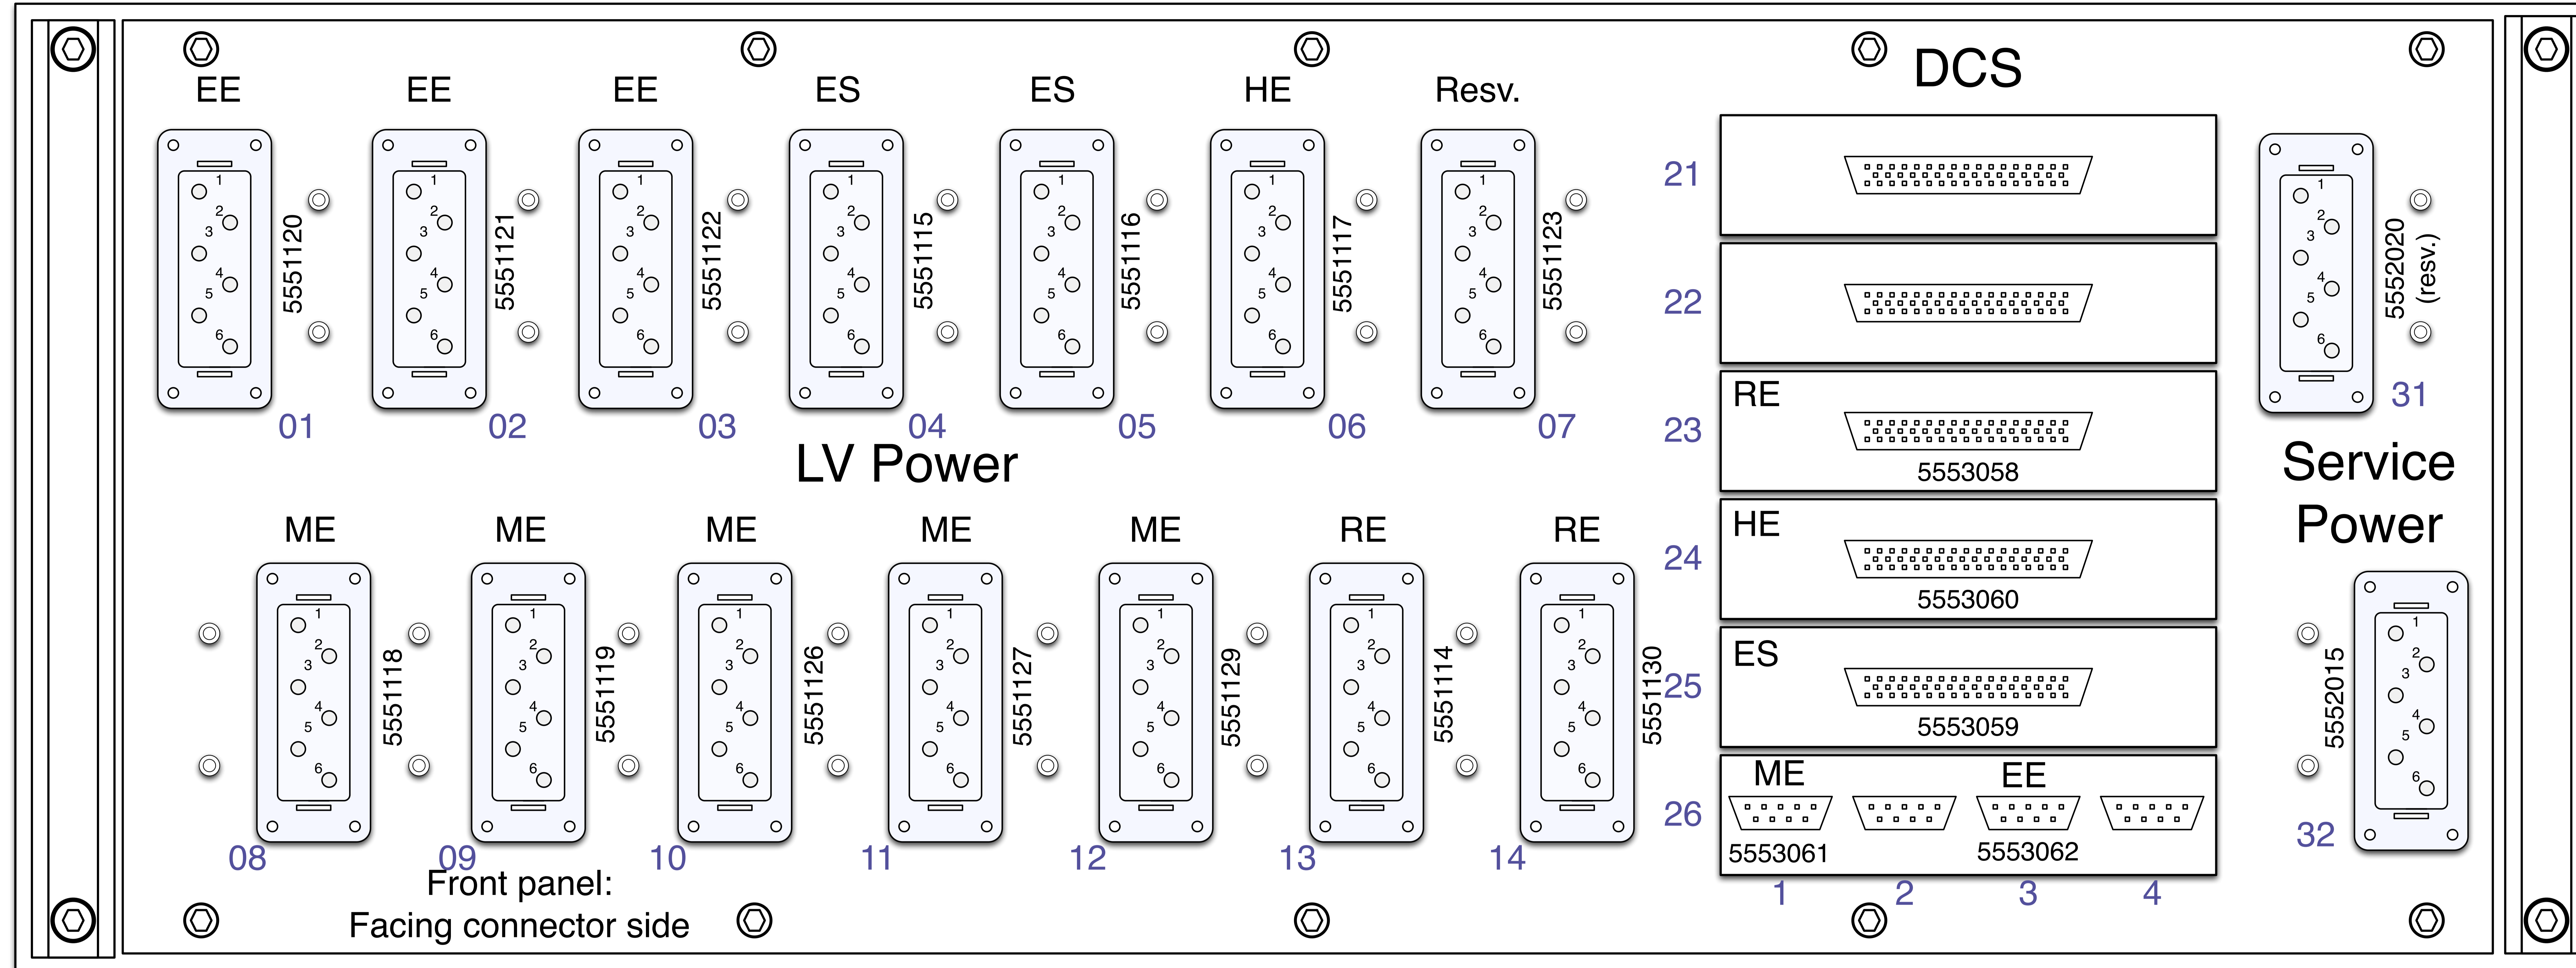

LV Patch Panel Connections

YE+1 Far Side
revised 21 Nov 07

Service power connections:

LV Patch Panel Connections

YE+1 Near Side
revised 21 Nov 07

Service power connections:

LV Patch Panel Connections

YE-1 Far Side
revised 21 Nov 07

Service power connections:

LV Patch Panel Connections

Service power connections: