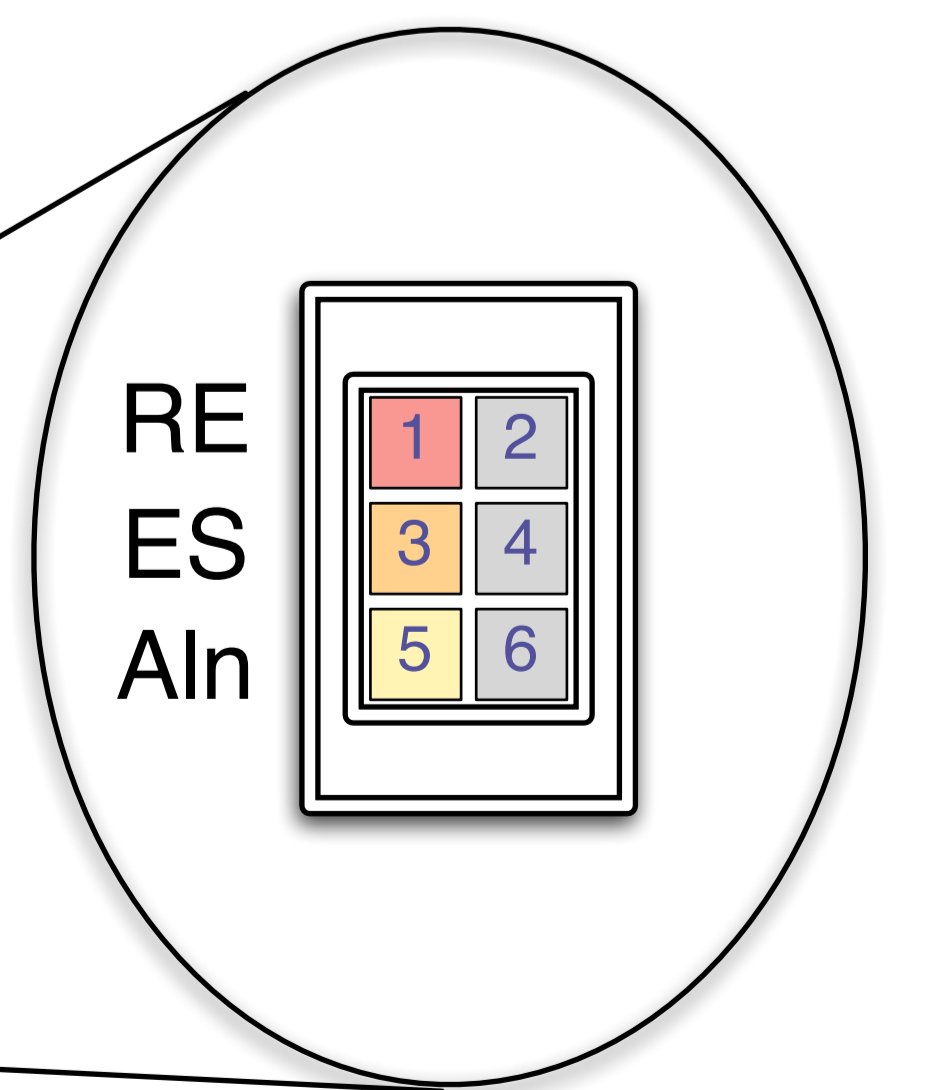

LV Patch Panel Connections

YE+1 Far Side
revised 21 Nov 07

Service power connections:

LV Patch Panel Connections

YE+1 Near Side
revised 21 Nov 07

Service power connections:

LV Patch Panel Connections

YE-1 Far Side
revised 21 Nov 07

Service power connections:

LV Patch Panel Connections

Service power connections: