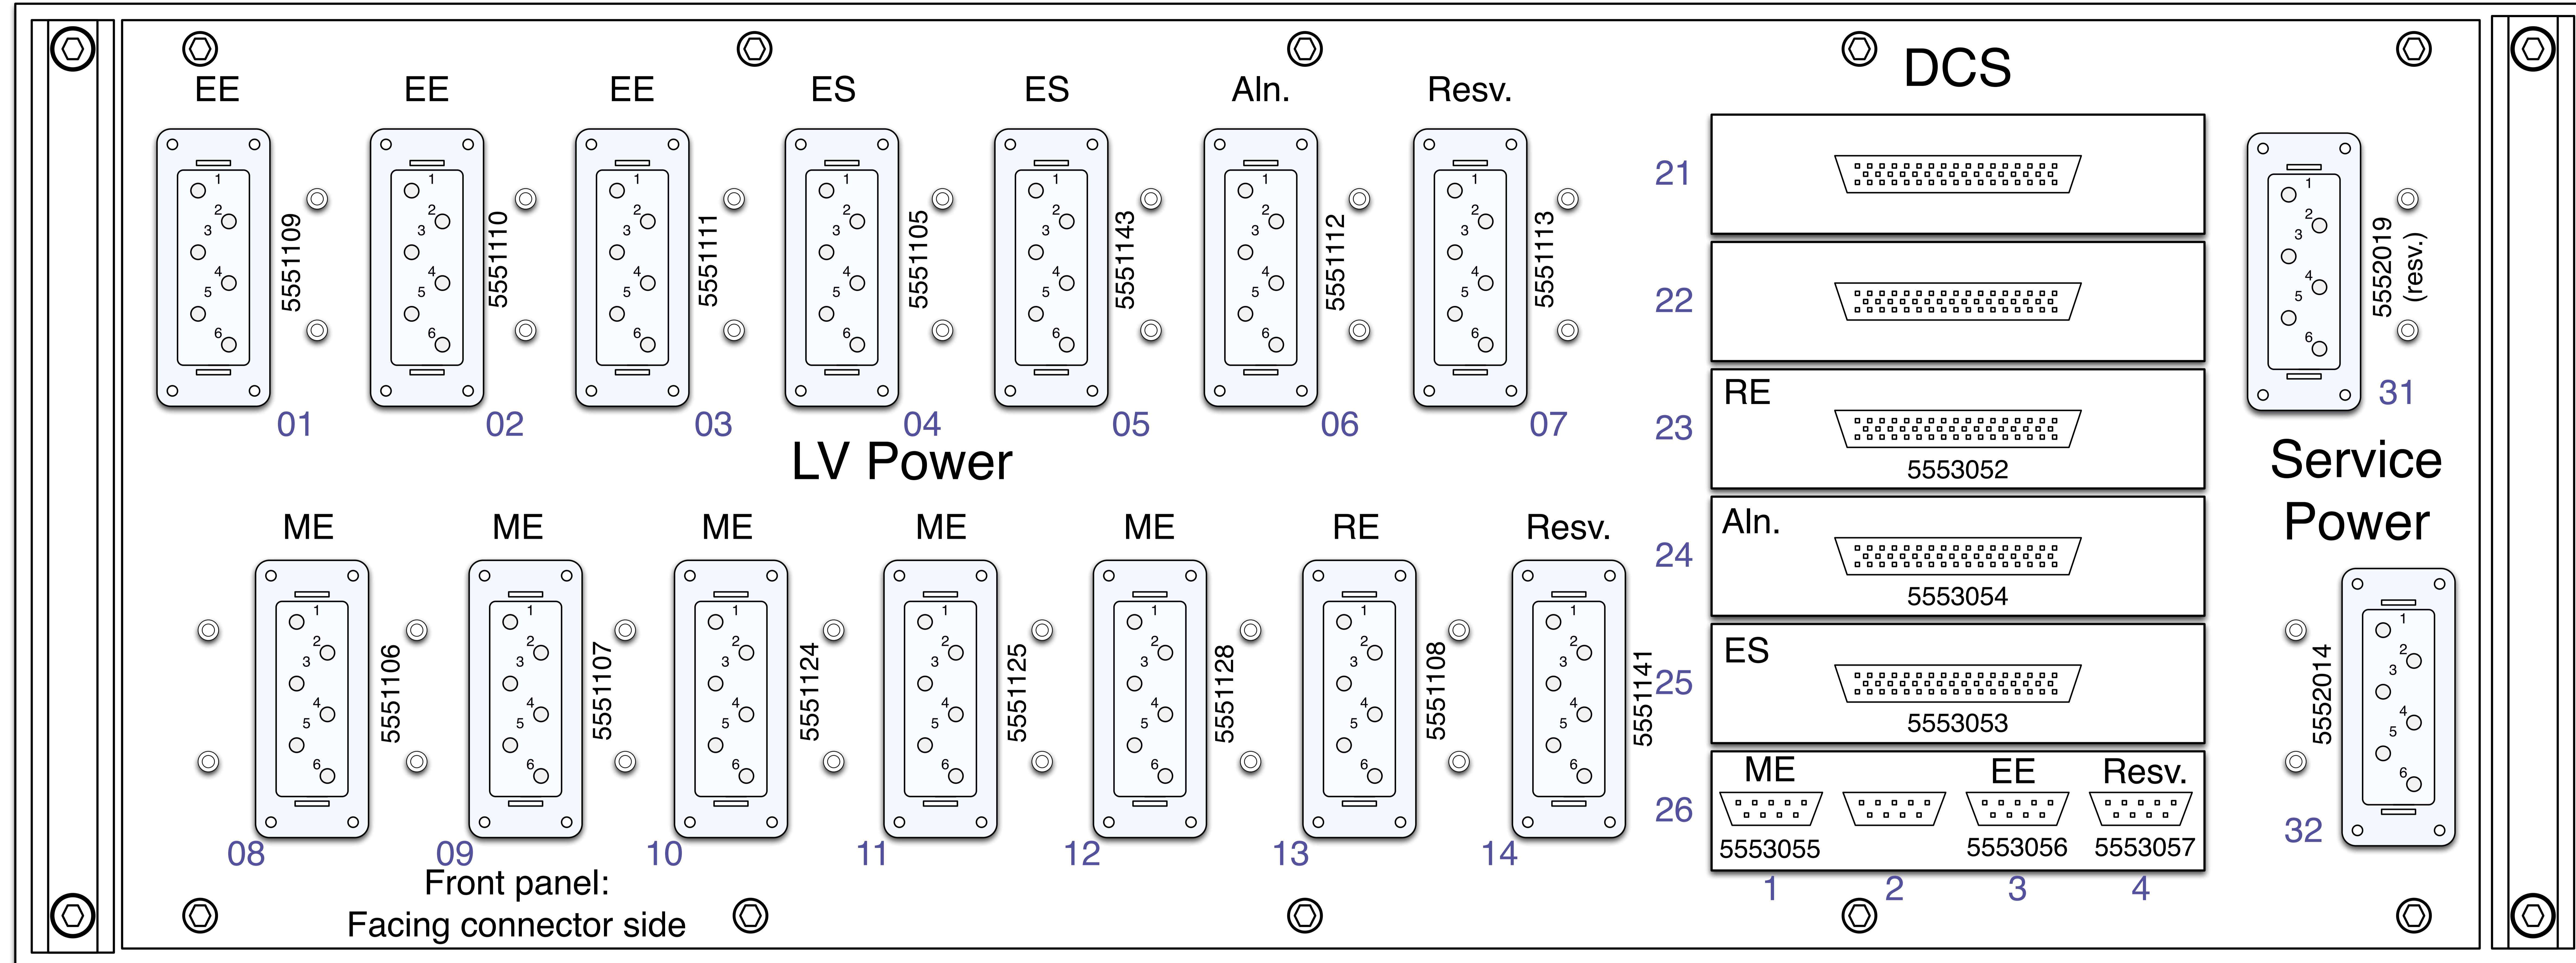

LV Patch Panel Connections

YE+1 Far Side
revised 21 Nov 07

Service power connections:

LV Patch Panel Connections

YE+1 Near Side
revised 21 Nov 07

Service power connections:

LV Patch Panel Connections

YE-1 Far Side
revised 21 Nov 07

Service power connections:

LV Patch Panel Connections

Service power connections: