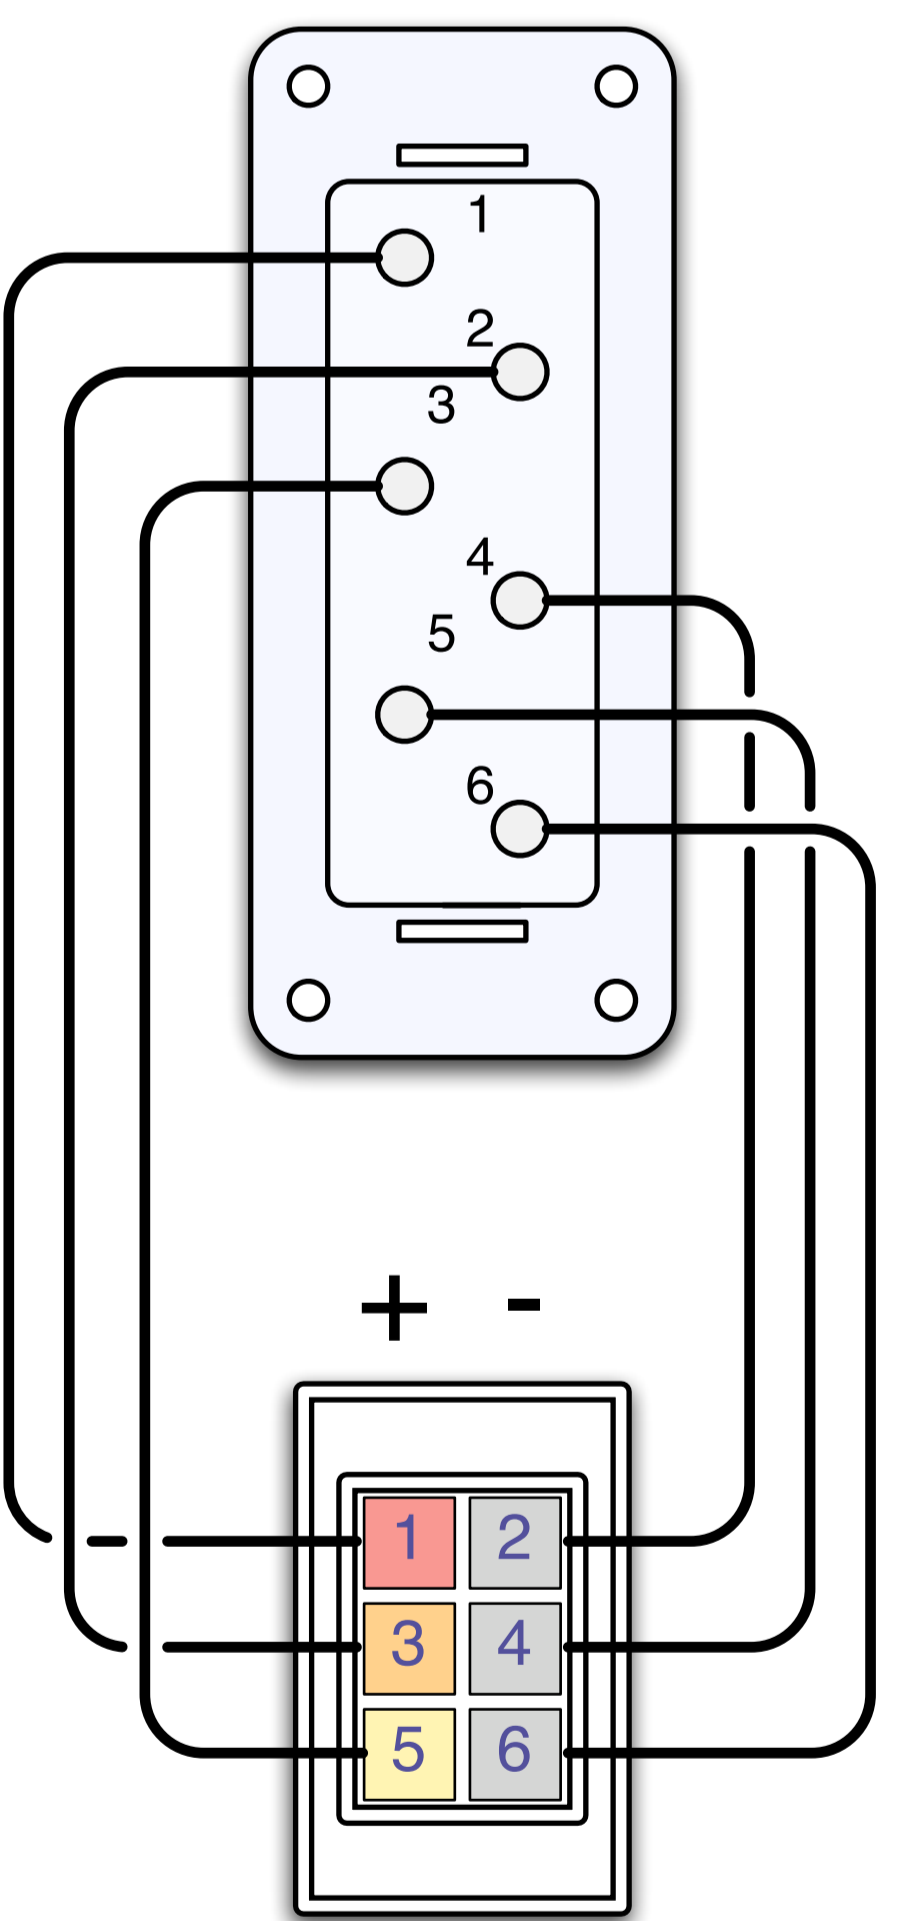

LV Patch Panel Connections

YE+1 Far Side
revised 21 Nov 07

Service power connections:

LV Patch Panel Connections

YE+1 Near Side
revised 21 Nov 07

Service power connections:

LV Patch Panel Connections

YE-1 Far Side
revised 21 Nov 07

Service power connections:

LV Patch Panel Connections

Service power connections: