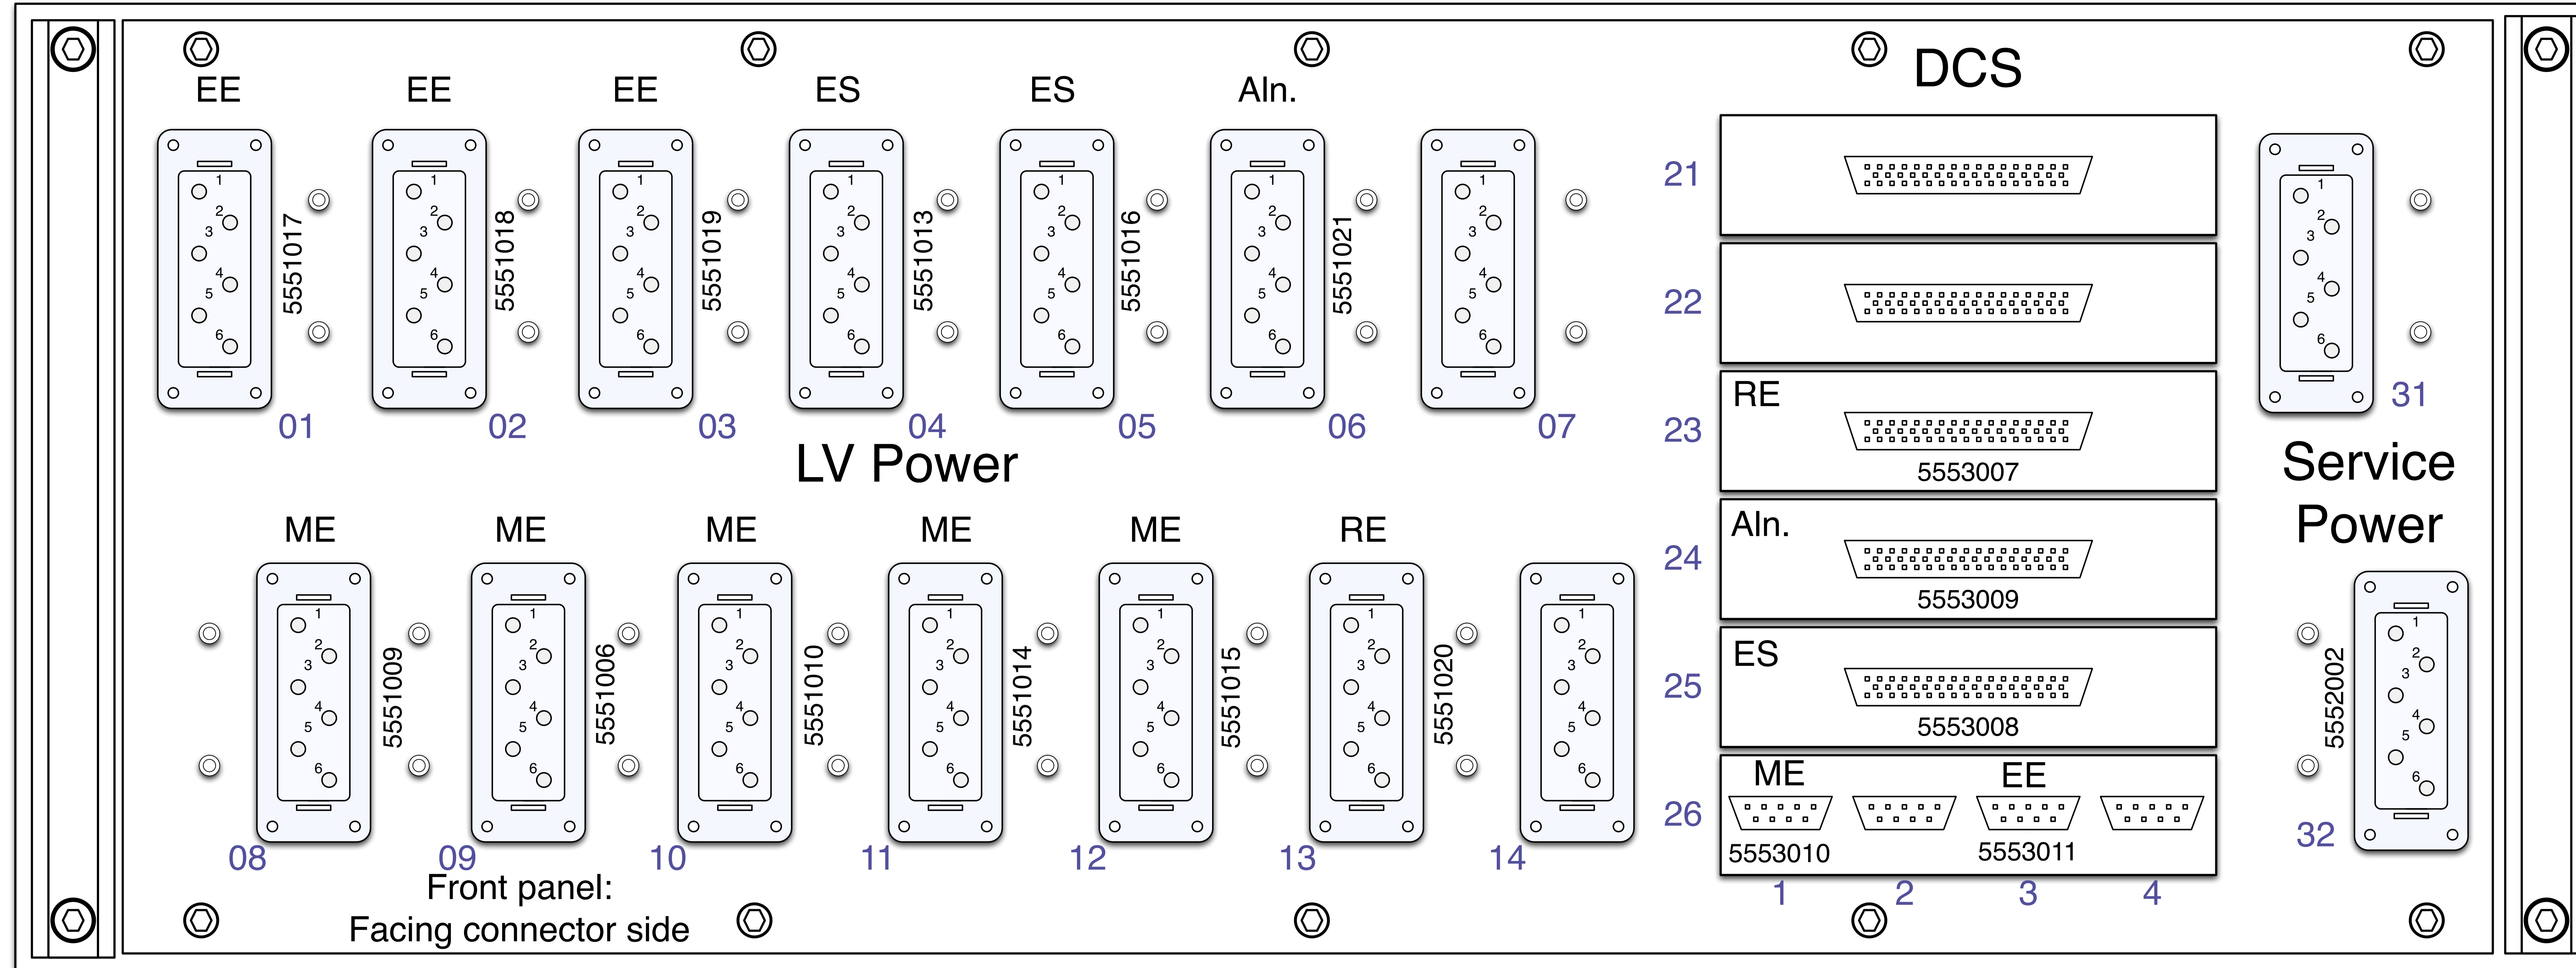

LV Patch Panel Connections

YE+1 Far Side
revised 21 Nov 07

Service power connections:

LV Patch Panel Connections

YE+1 Near Side
revised 21 Nov 07

Service power connections:

LV Patch Panel Connections

YE-1 Far Side
revised 21 Nov 07

Service power connections:

LV Patch Panel Connections

Service power connections: