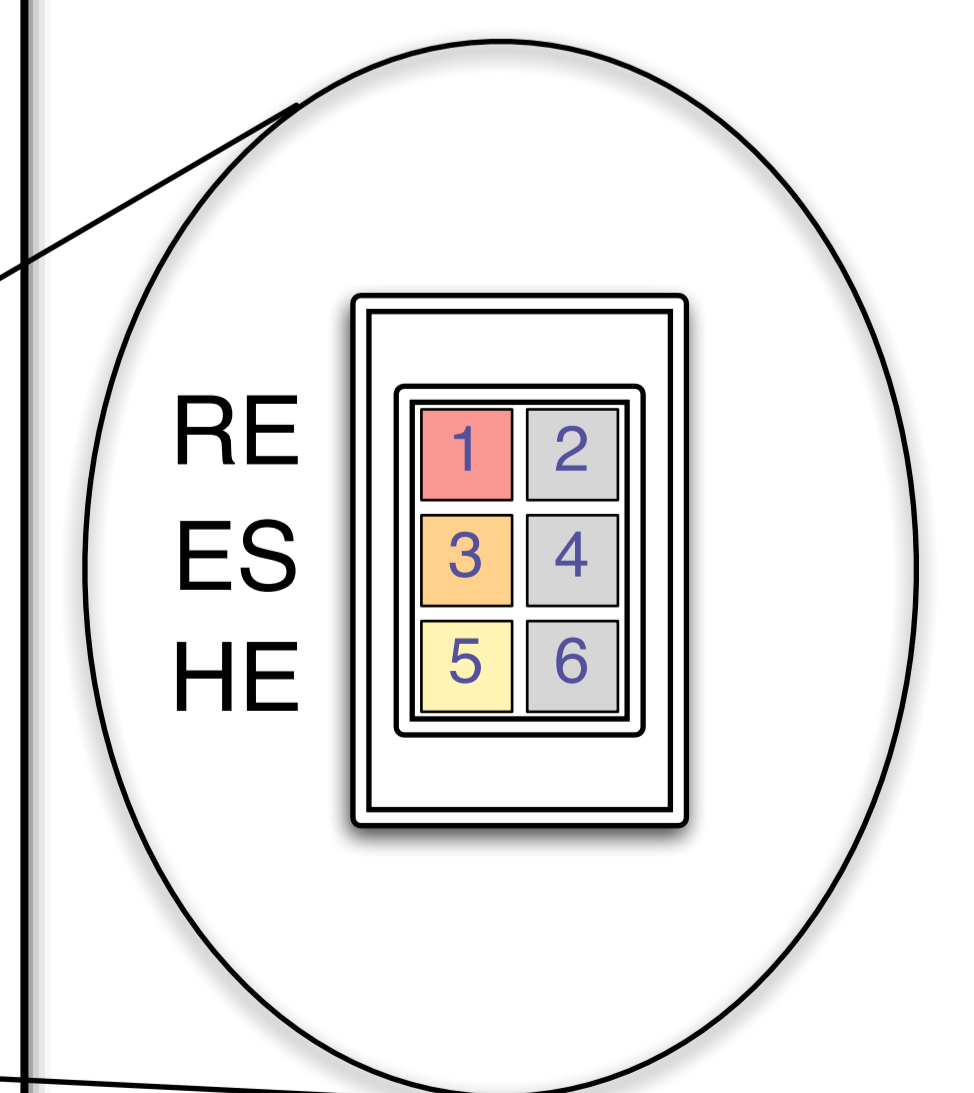

LV Patch Panel Connections

YE+1 Far Side
revised 21 Nov 07

Service power connections:

LV Patch Panel Connections

YE+1 Near Side
revised 21 Nov 07

Service power connections:

LV Patch Panel Connections

YE-1 Far Side
revised 21 Nov 07

Service power connections:

LV Patch Panel Connections

Service power connections: