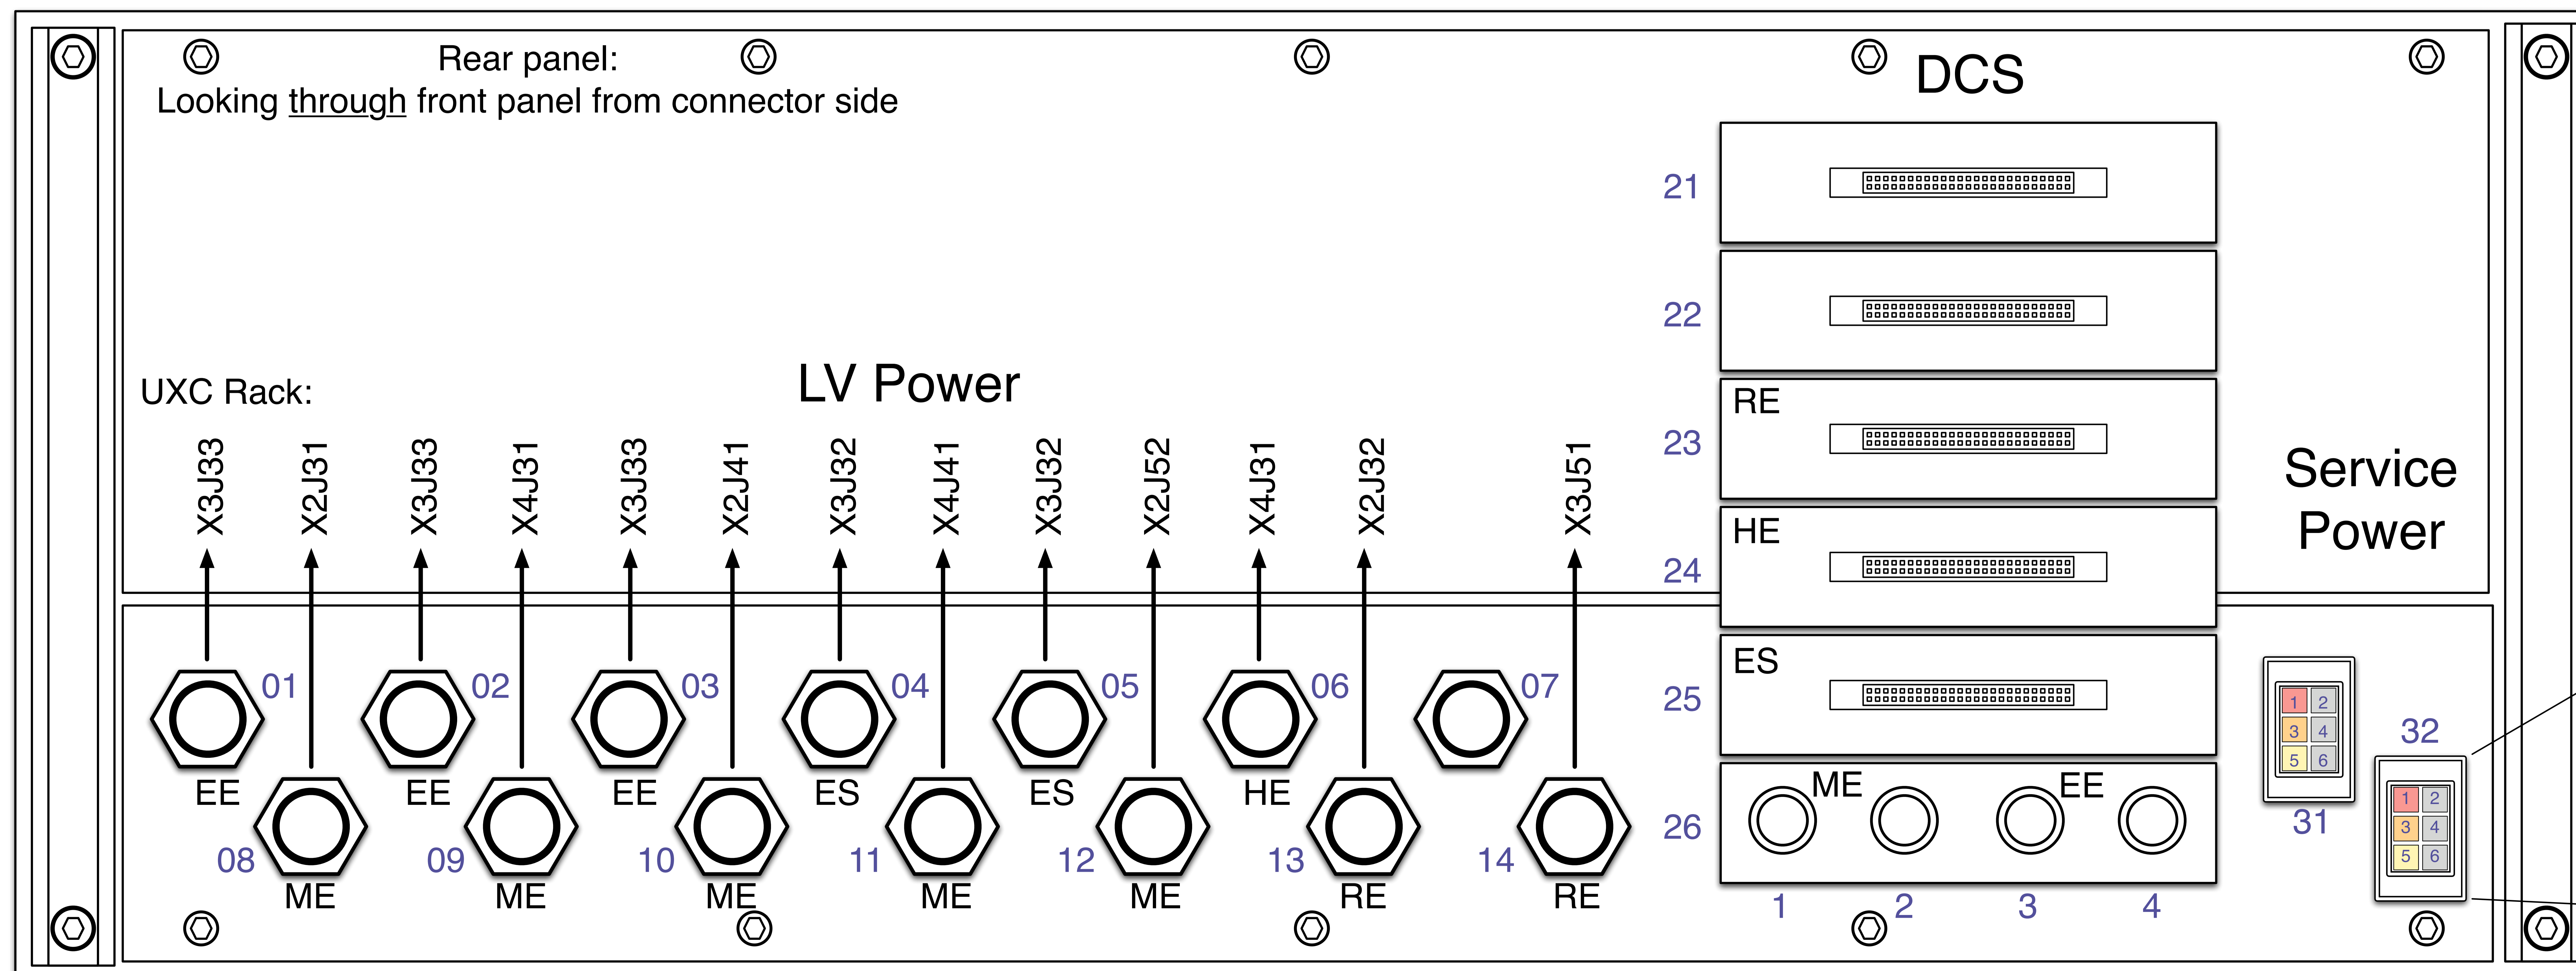

LV Patch Panel Connections

YE+1 Far Side
revised 21 Nov 07

Service power connections:

LV Patch Panel Connections

YE+1 Near Side
revised 21 Nov 07

Service power connections:

LV Patch Panel Connections

YE-1 Far Side
revised 21 Nov 07

Service power connections:

LV Patch Panel Connections

Service power connections: