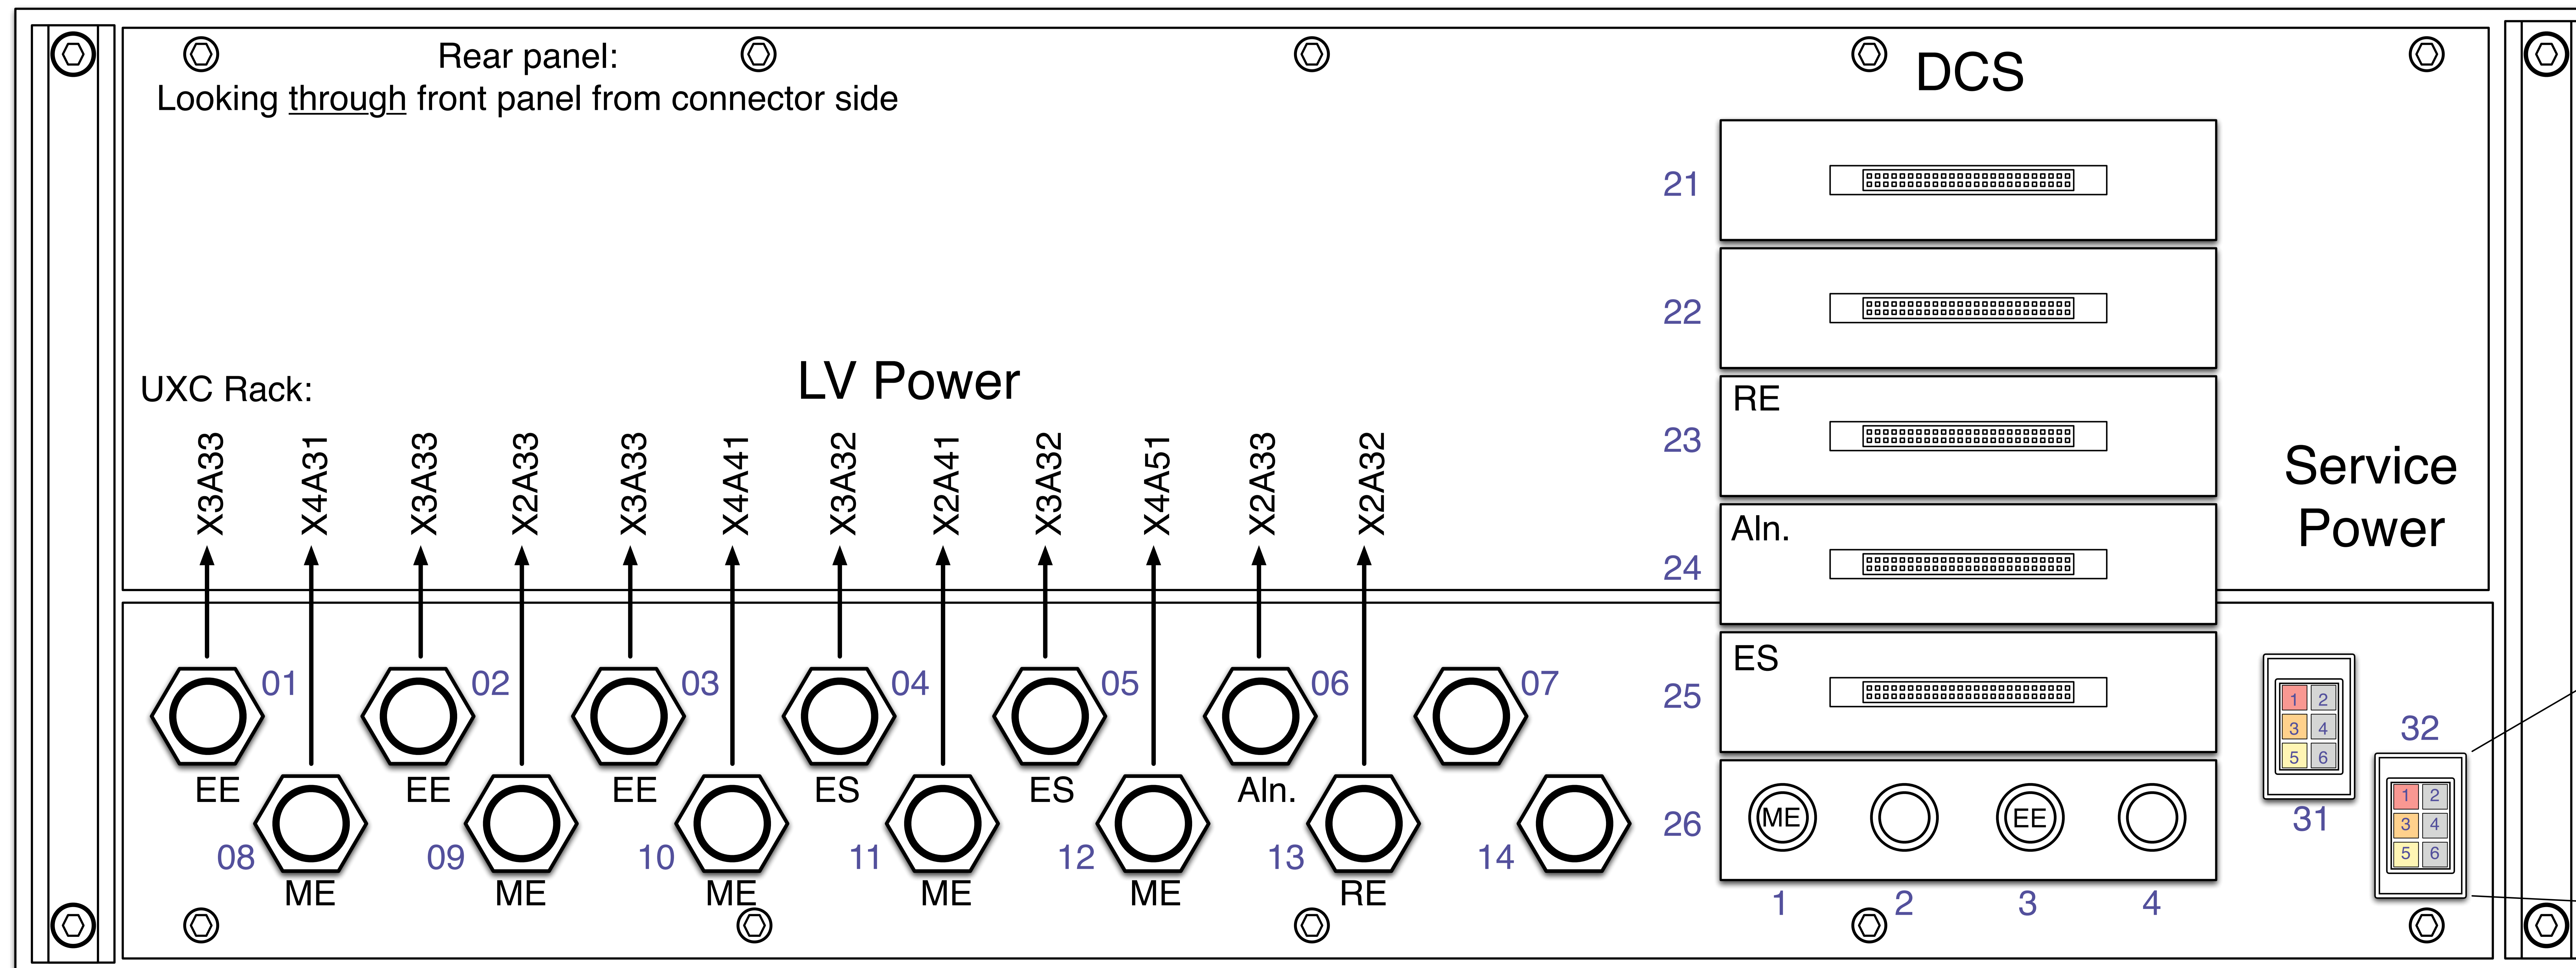

LV Patch Panel Connections

YE+1 Far Side
revised 21 Nov 07

Service power connections:

LV Patch Panel Connections

YE+1 Near Side
revised 21 Nov 07

Service power connections:

LV Patch Panel Connections

YE-1 Far Side
revised 21 Nov 07

Service power connections:

LV Patch Panel Connections

Service power connections: