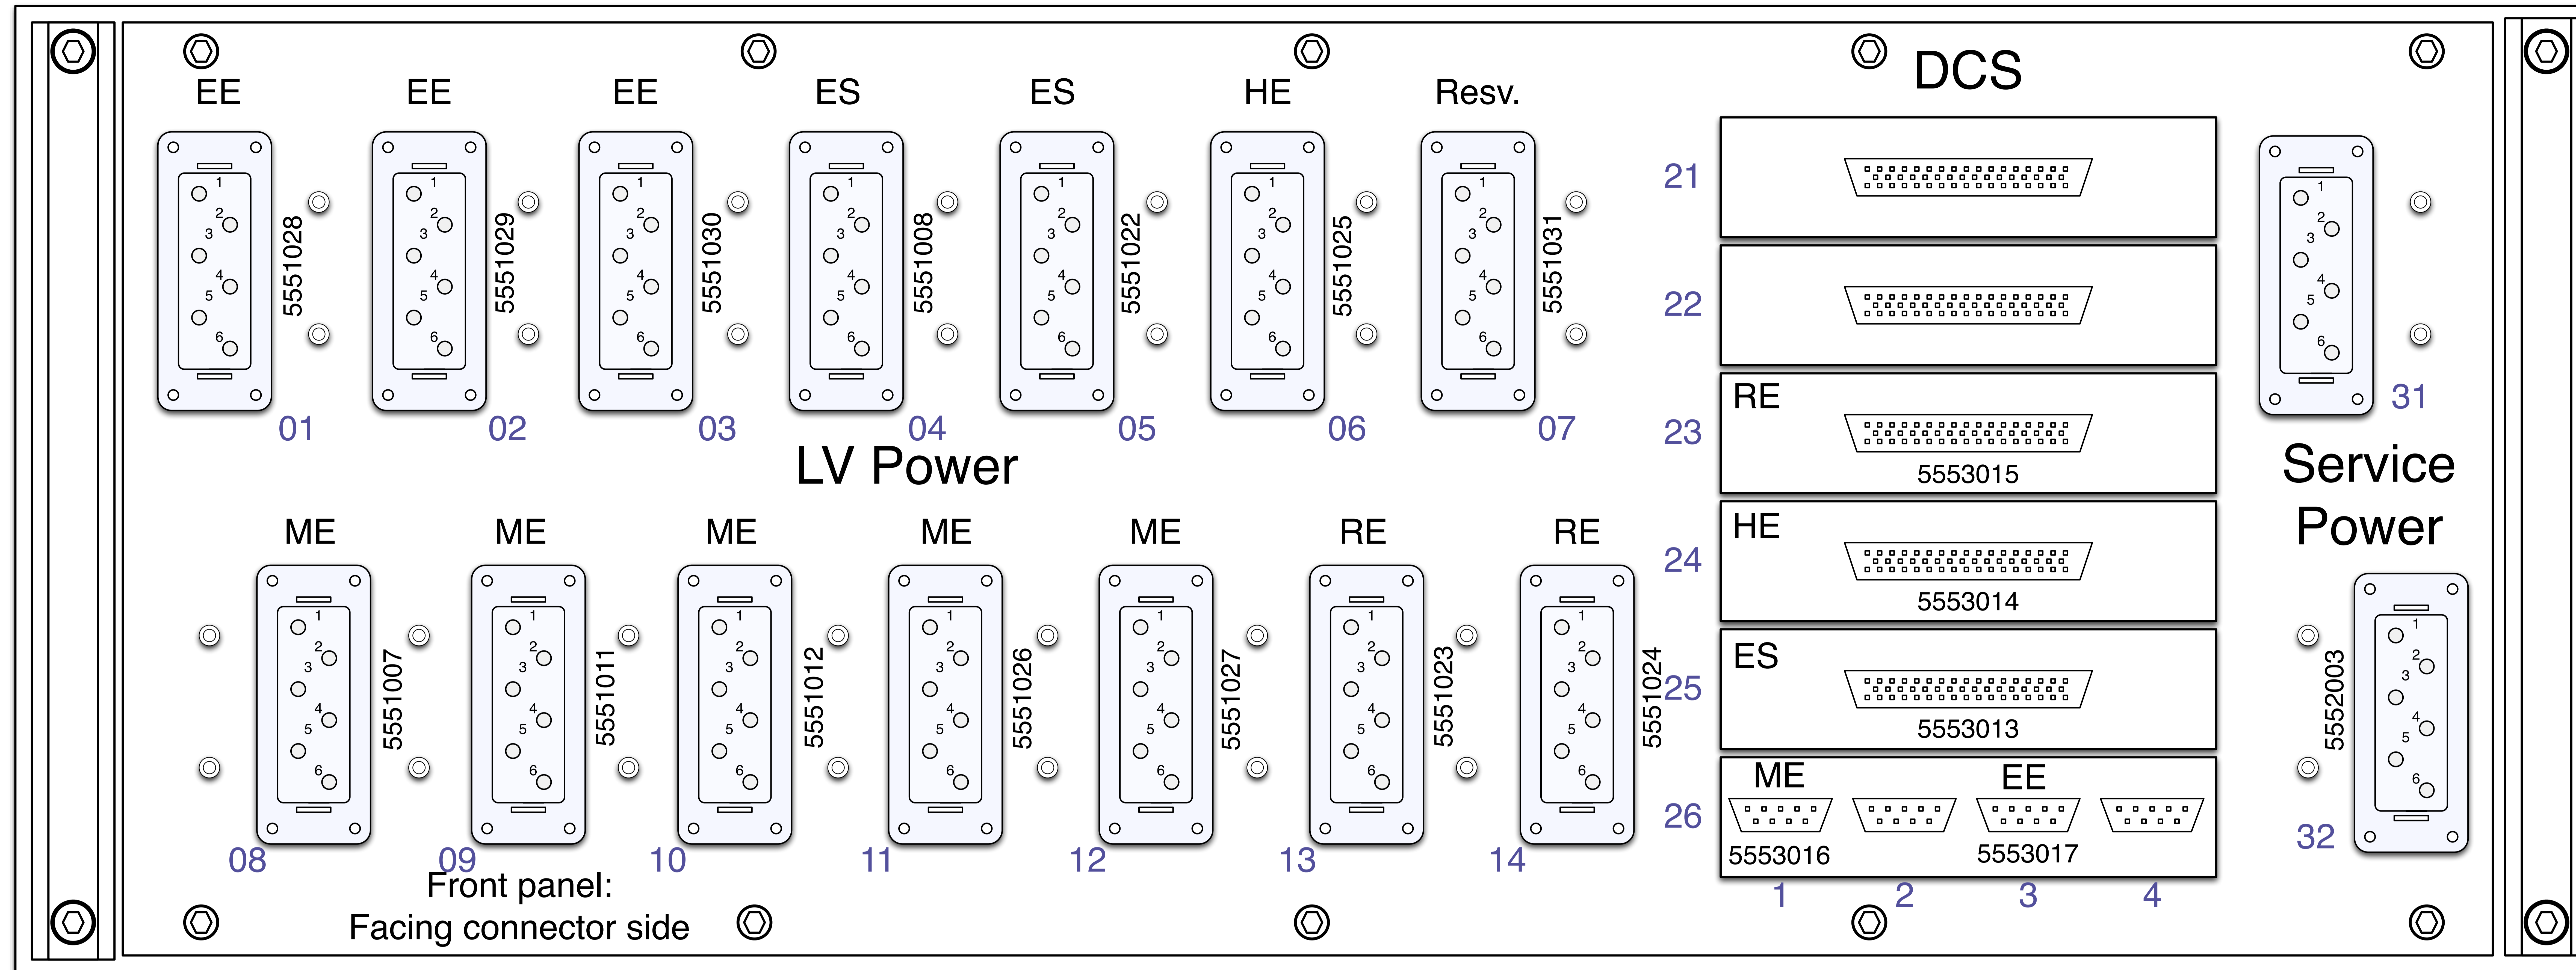

LV Patch Panel Connections

YE+1 Far Side
revised 21 Nov 07

Service power connections:

LV Patch Panel Connections

YE+1 Near Side
revised 21 Nov 07

Service power connections:

LV Patch Panel Connections

YE-1 Far Side
revised 21 Nov 07

Service power connections:

LV Patch Panel Connections

Service power connections: