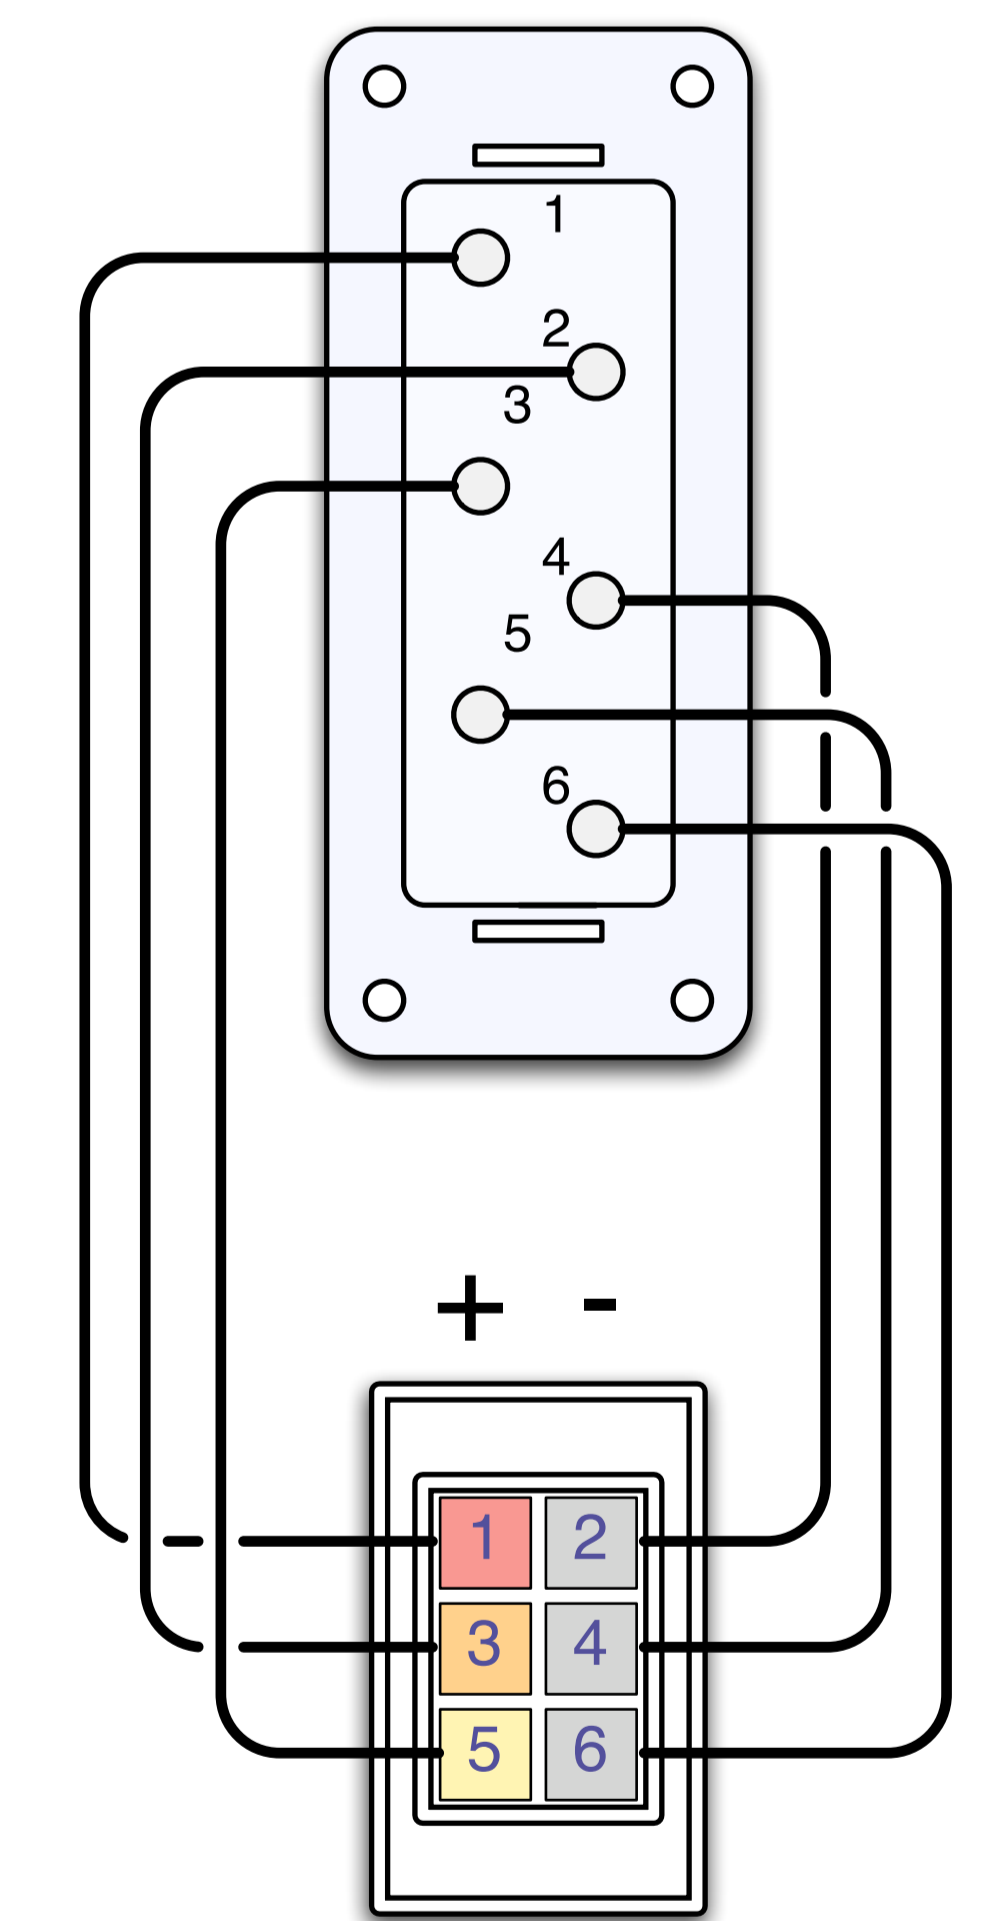

LV Patch Panel Connections

YE+1 Far Side
revised 21 Nov 07

Service power connections:

LV Patch Panel Connections

YE+1 Near Side
revised 21 Nov 07

Service power connections:

LV Patch Panel Connections

YE-1 Far Side
revised 21 Nov 07

Service power connections:

LV Patch Panel Connections

Service power connections: