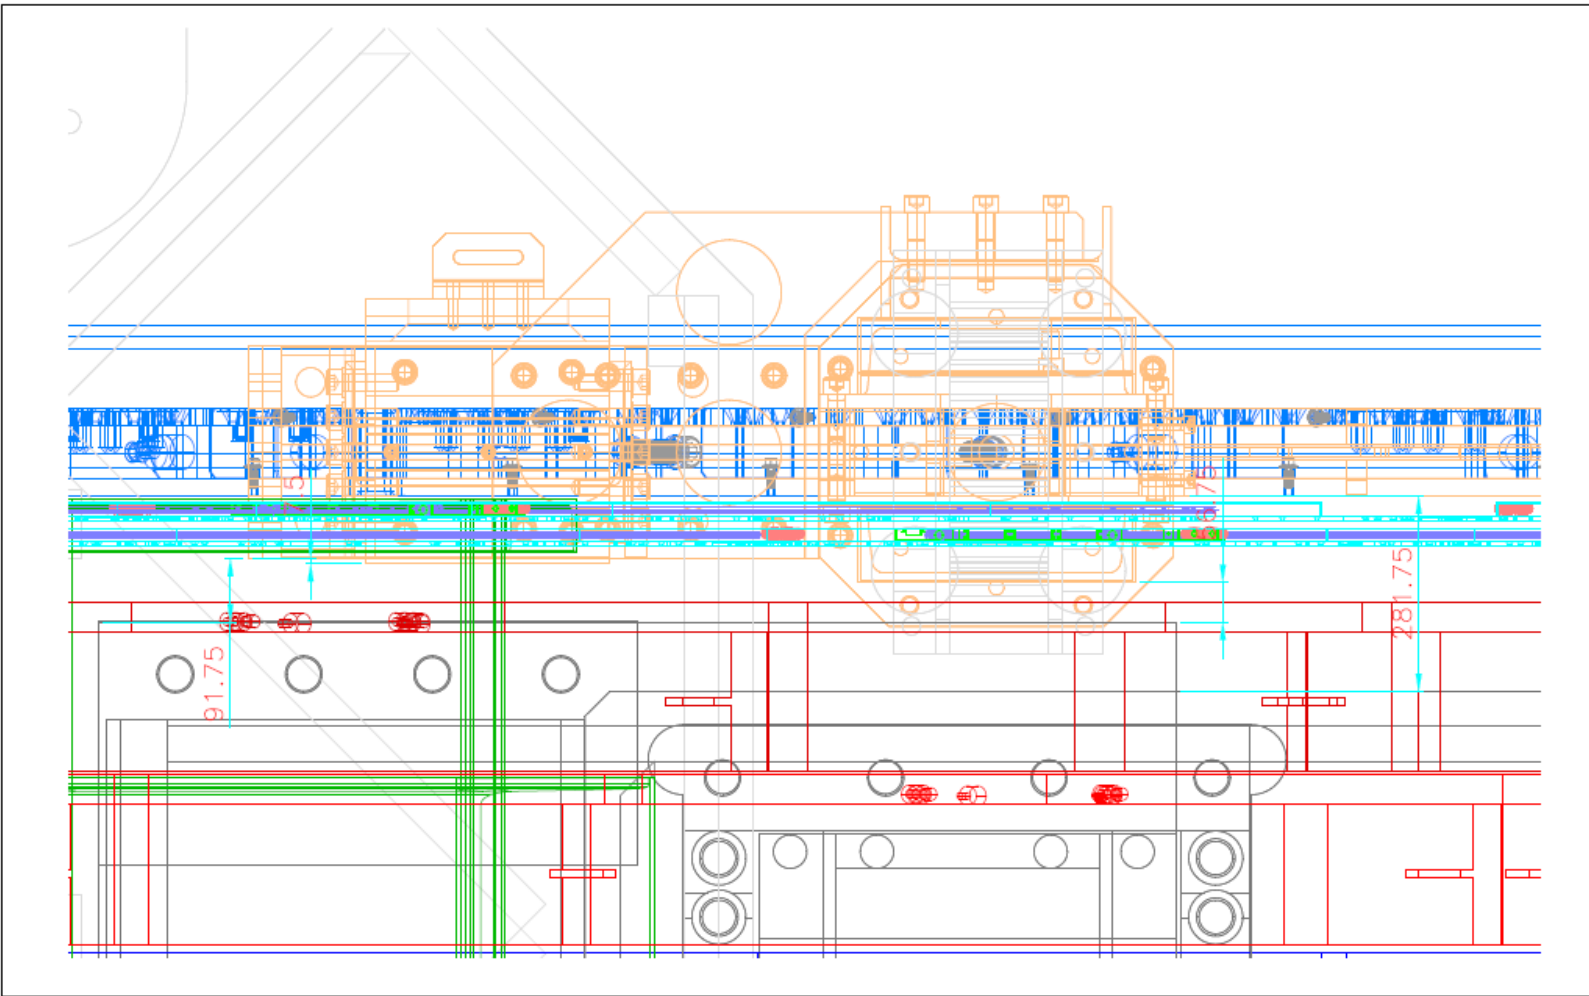

TOP

Distance of rear face of RE4 from the CSC mounting posts.