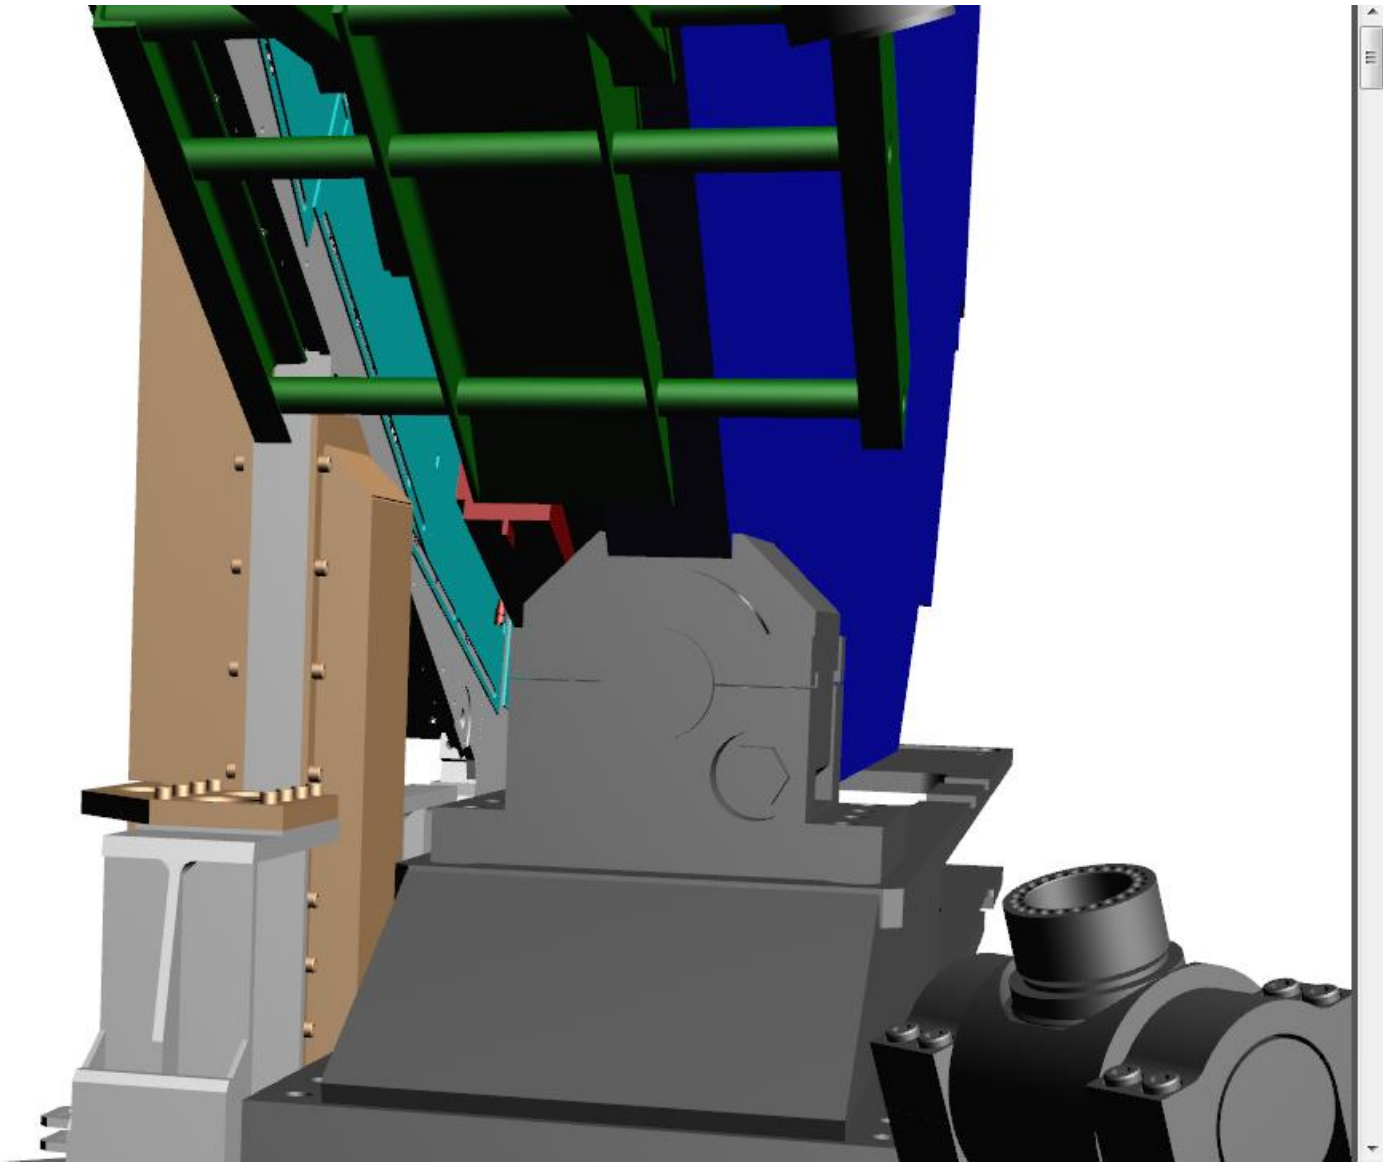

TOP

Distance of rear face of RE4 from the CSC mounting posts.