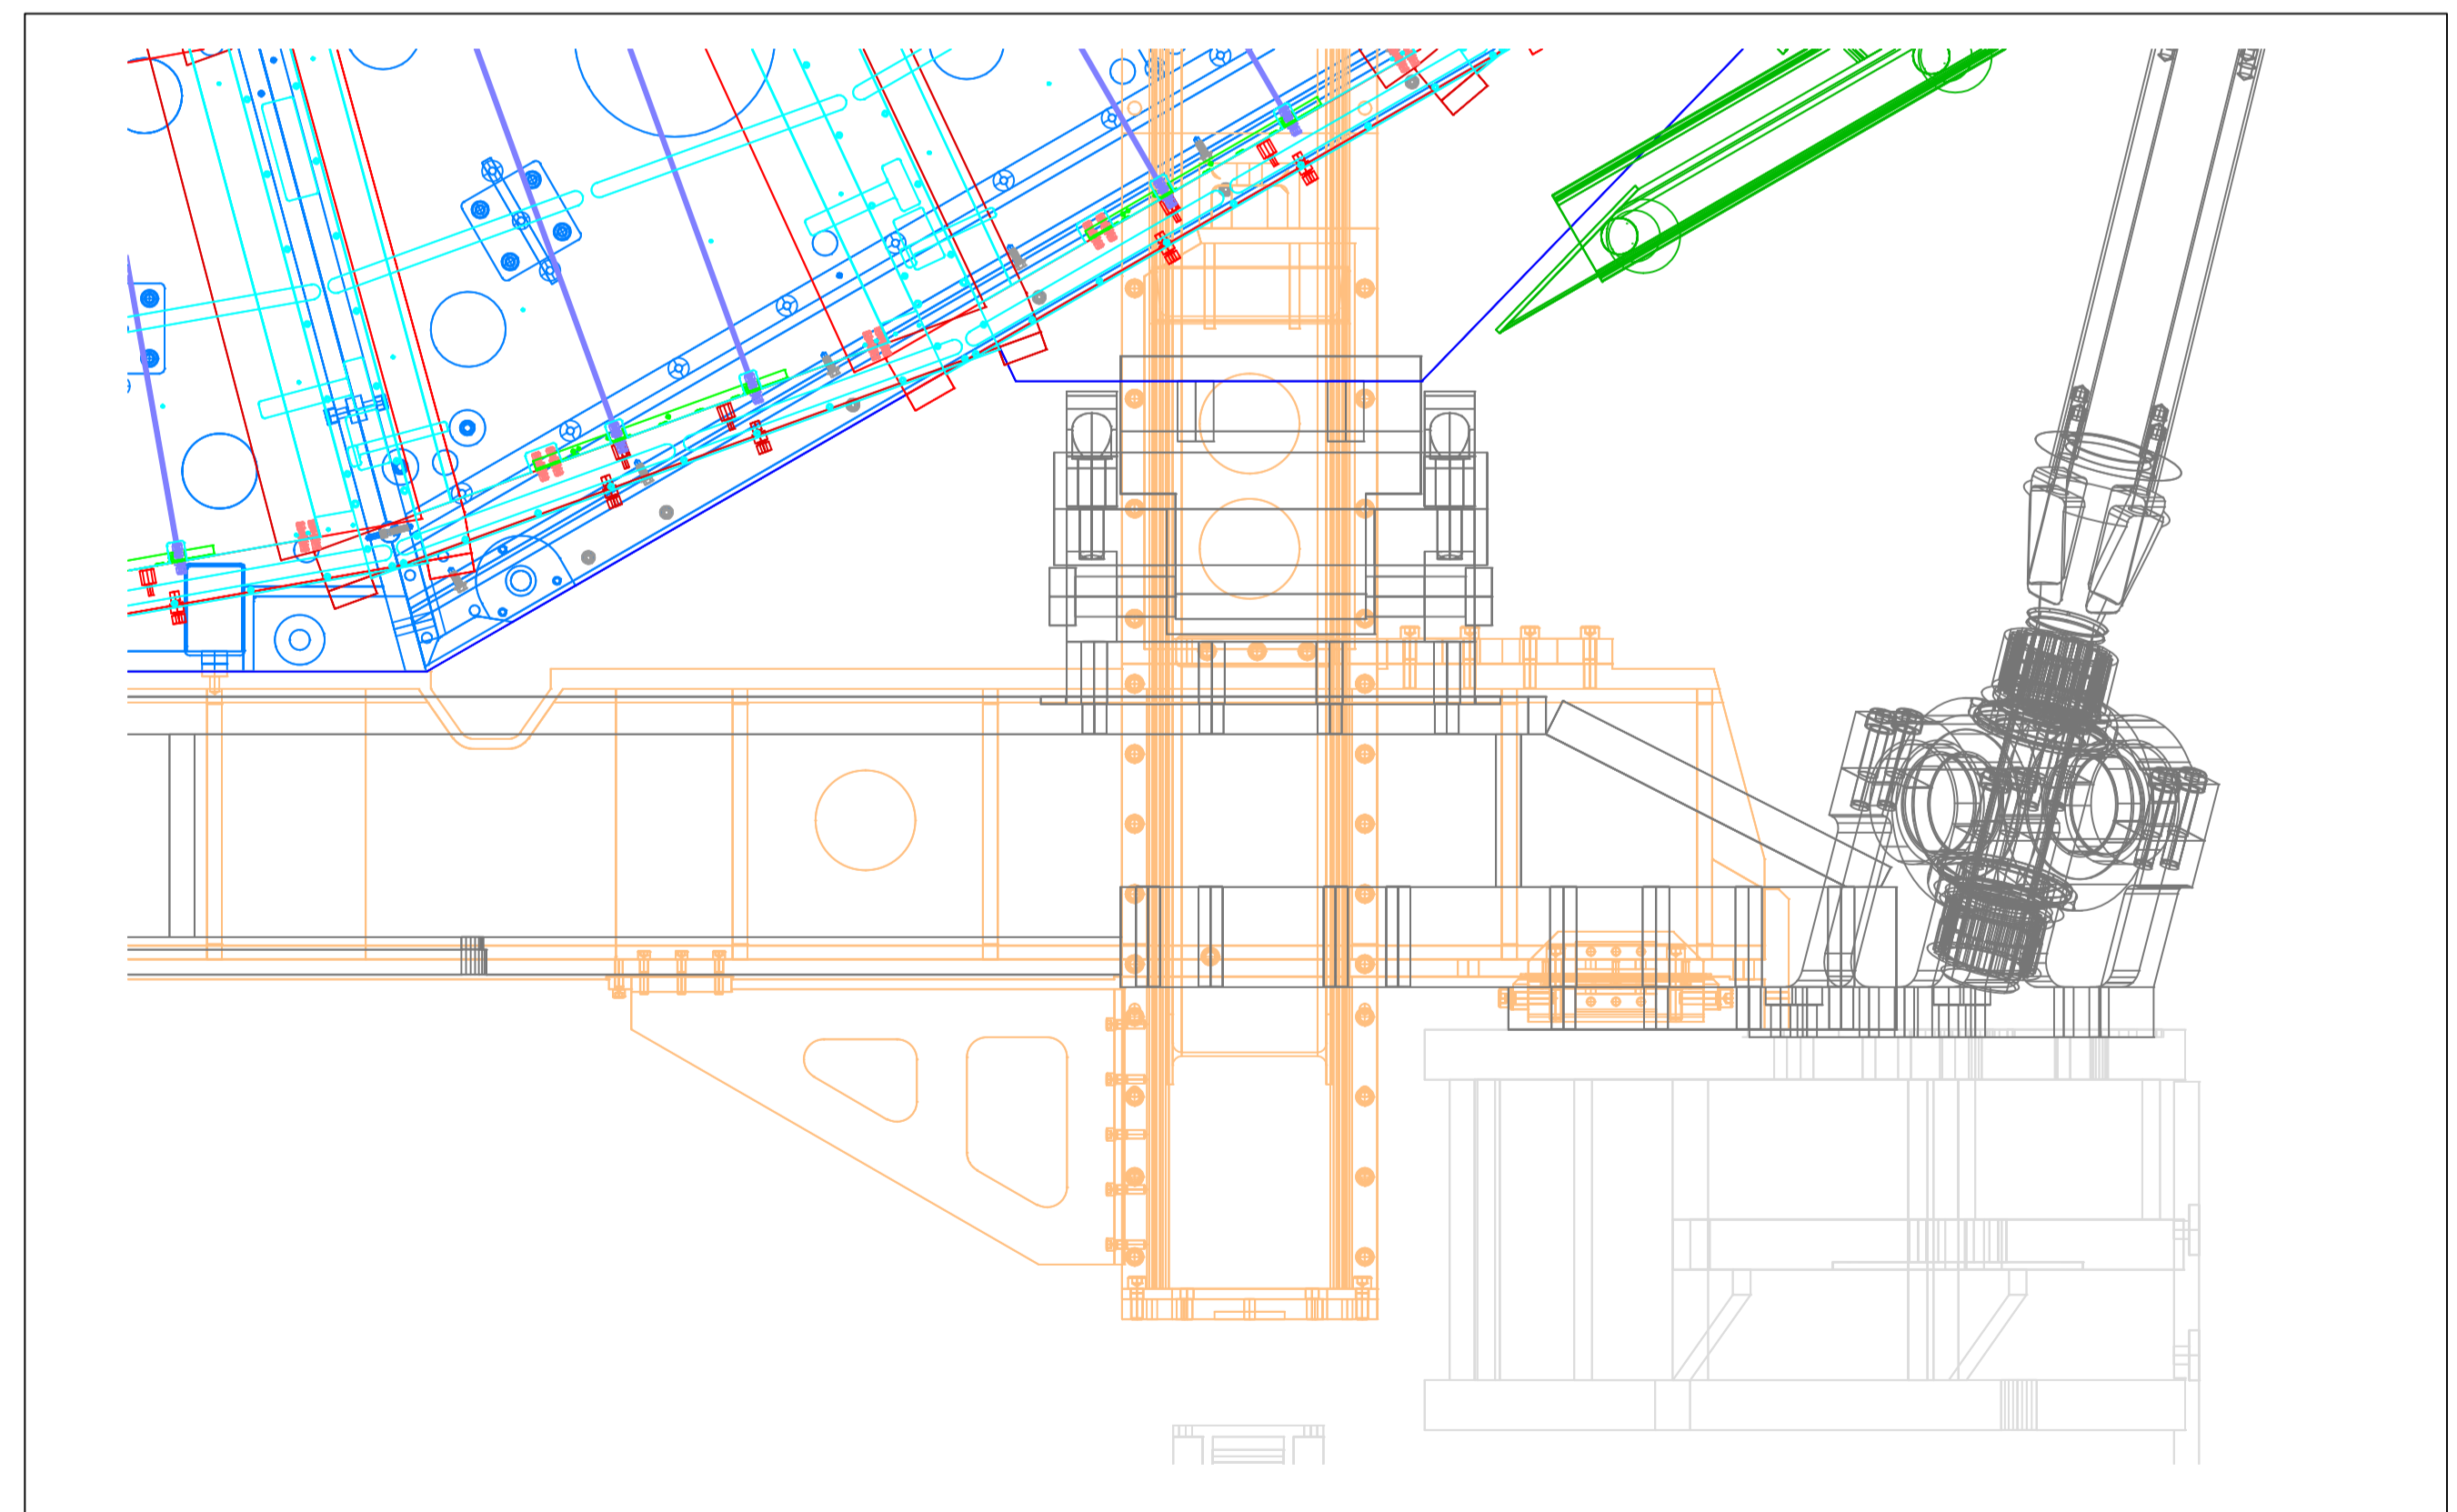

TOP

SIDE

FRONT

HEAVY

Yellow label on the red metal structure.