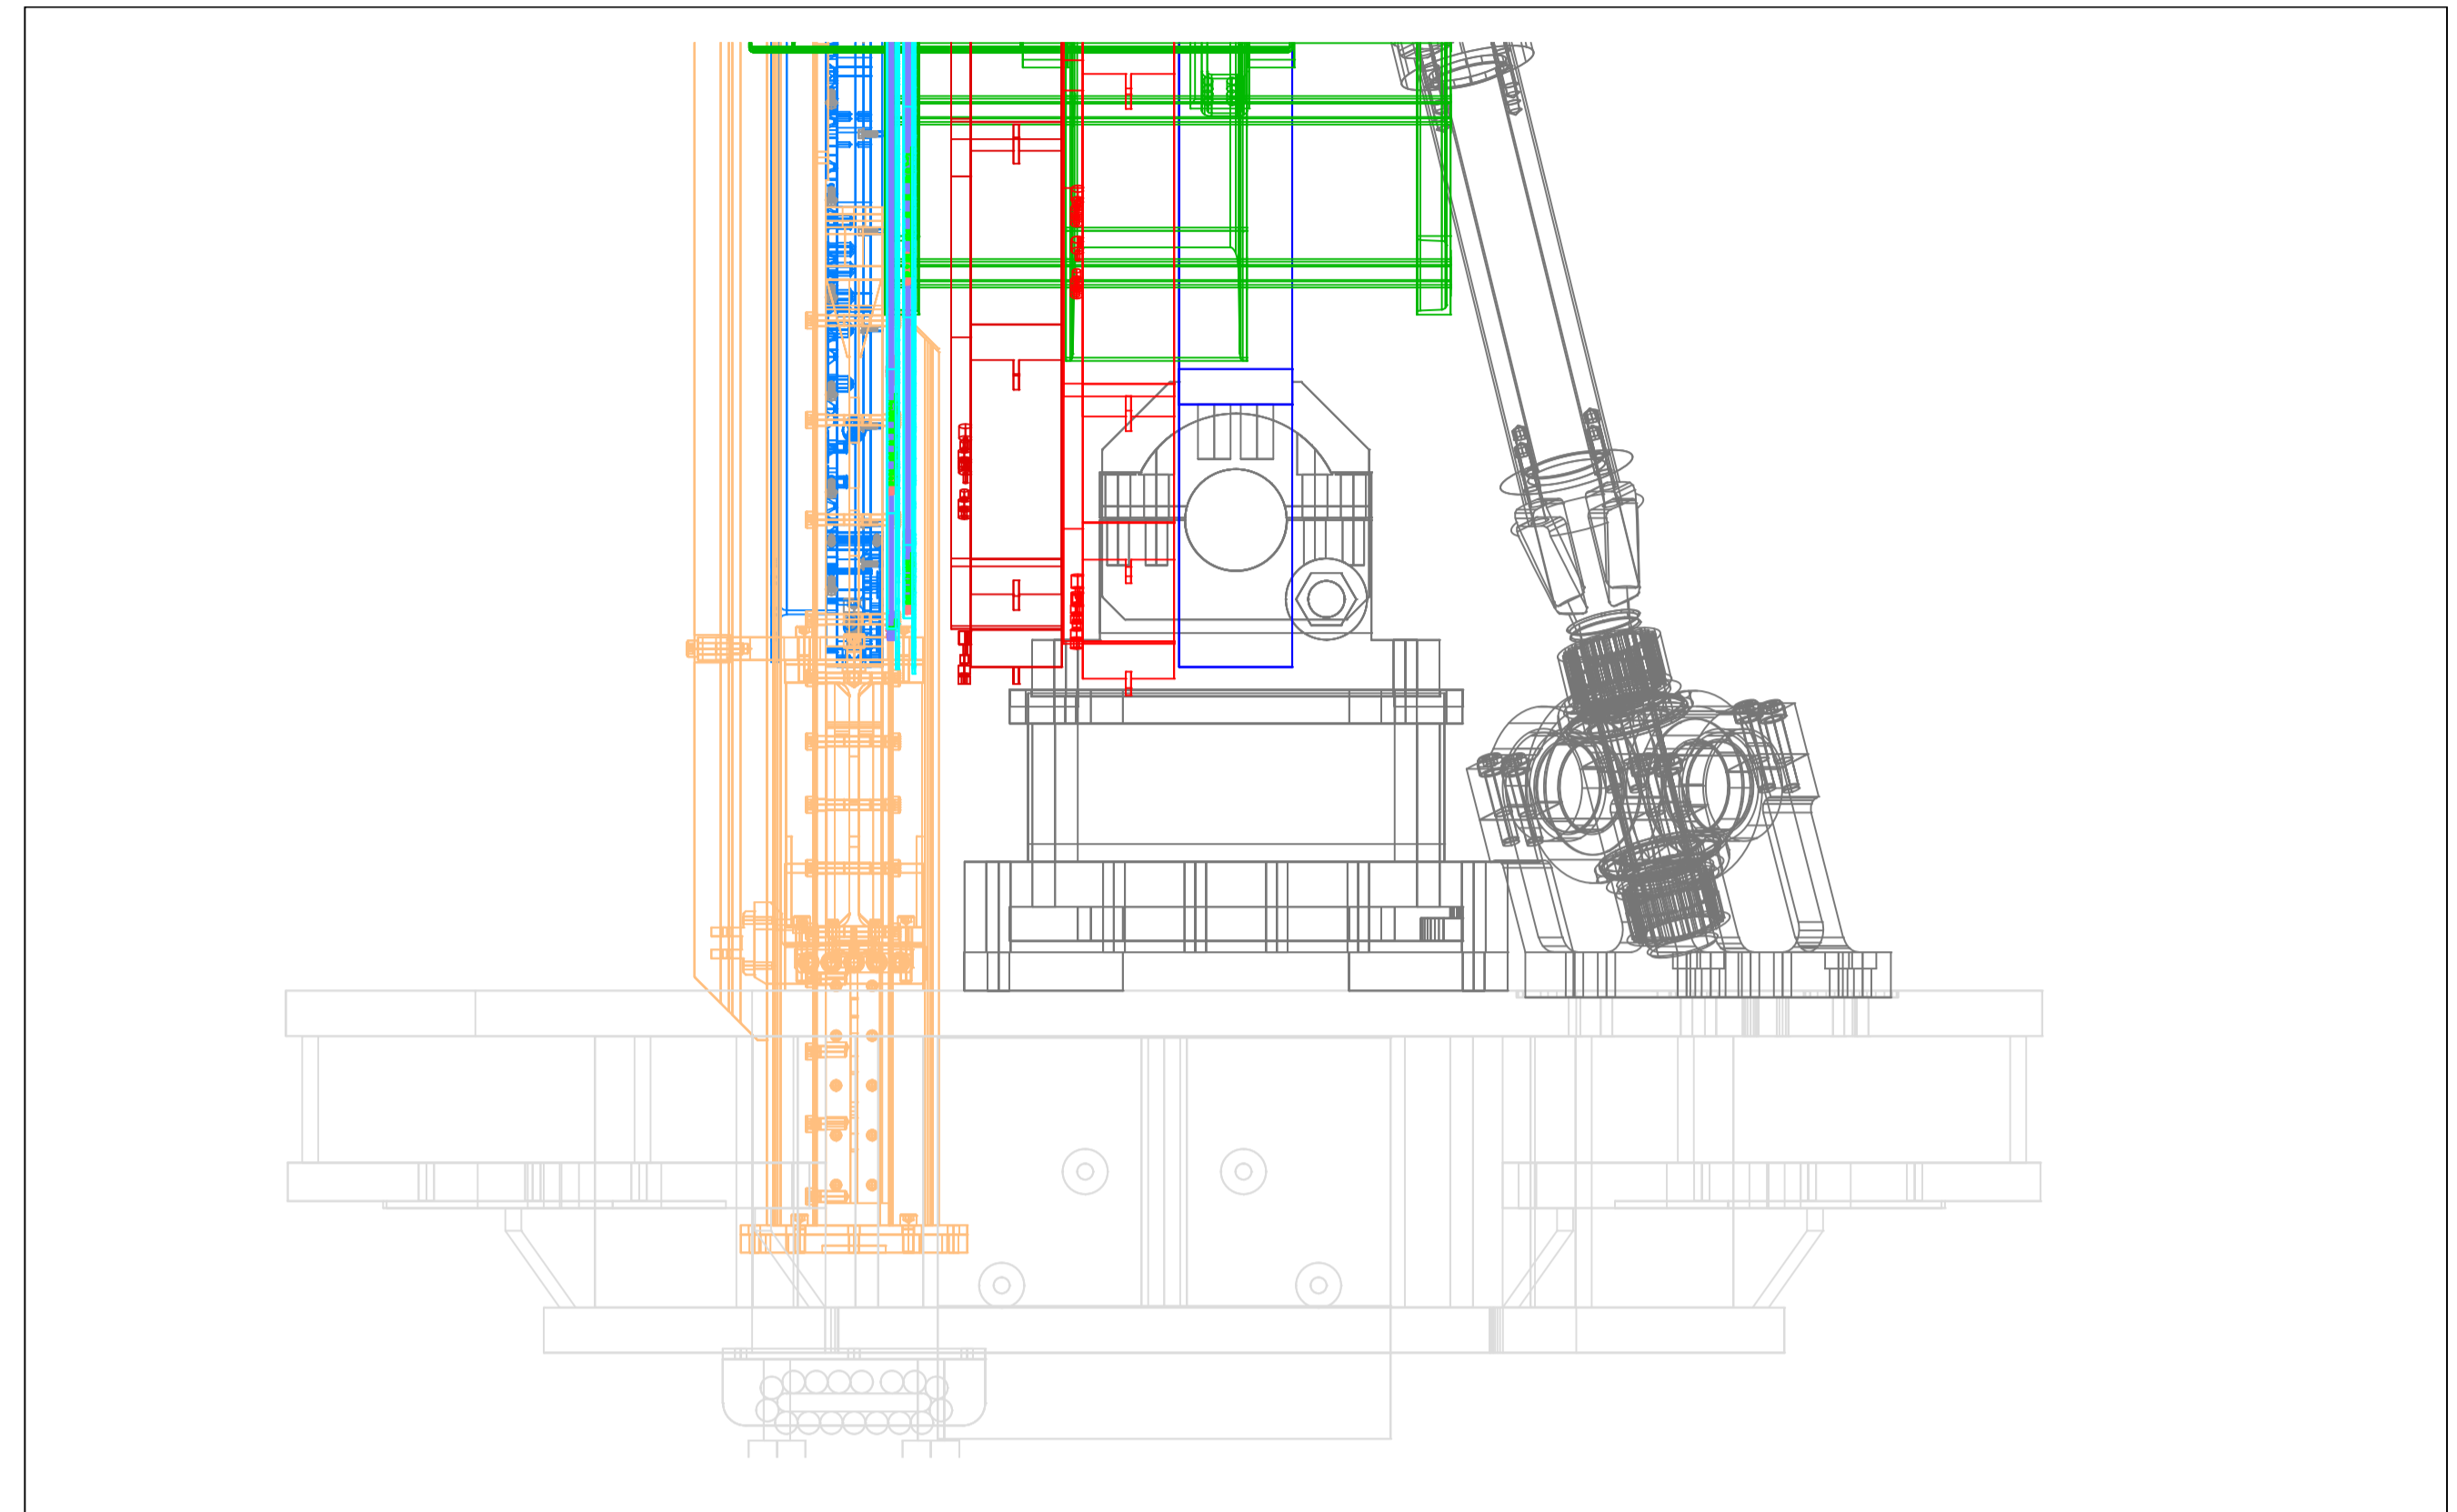

TOP

SIDE

FRONT

HEAVY

Yellow label on the red metal structure.