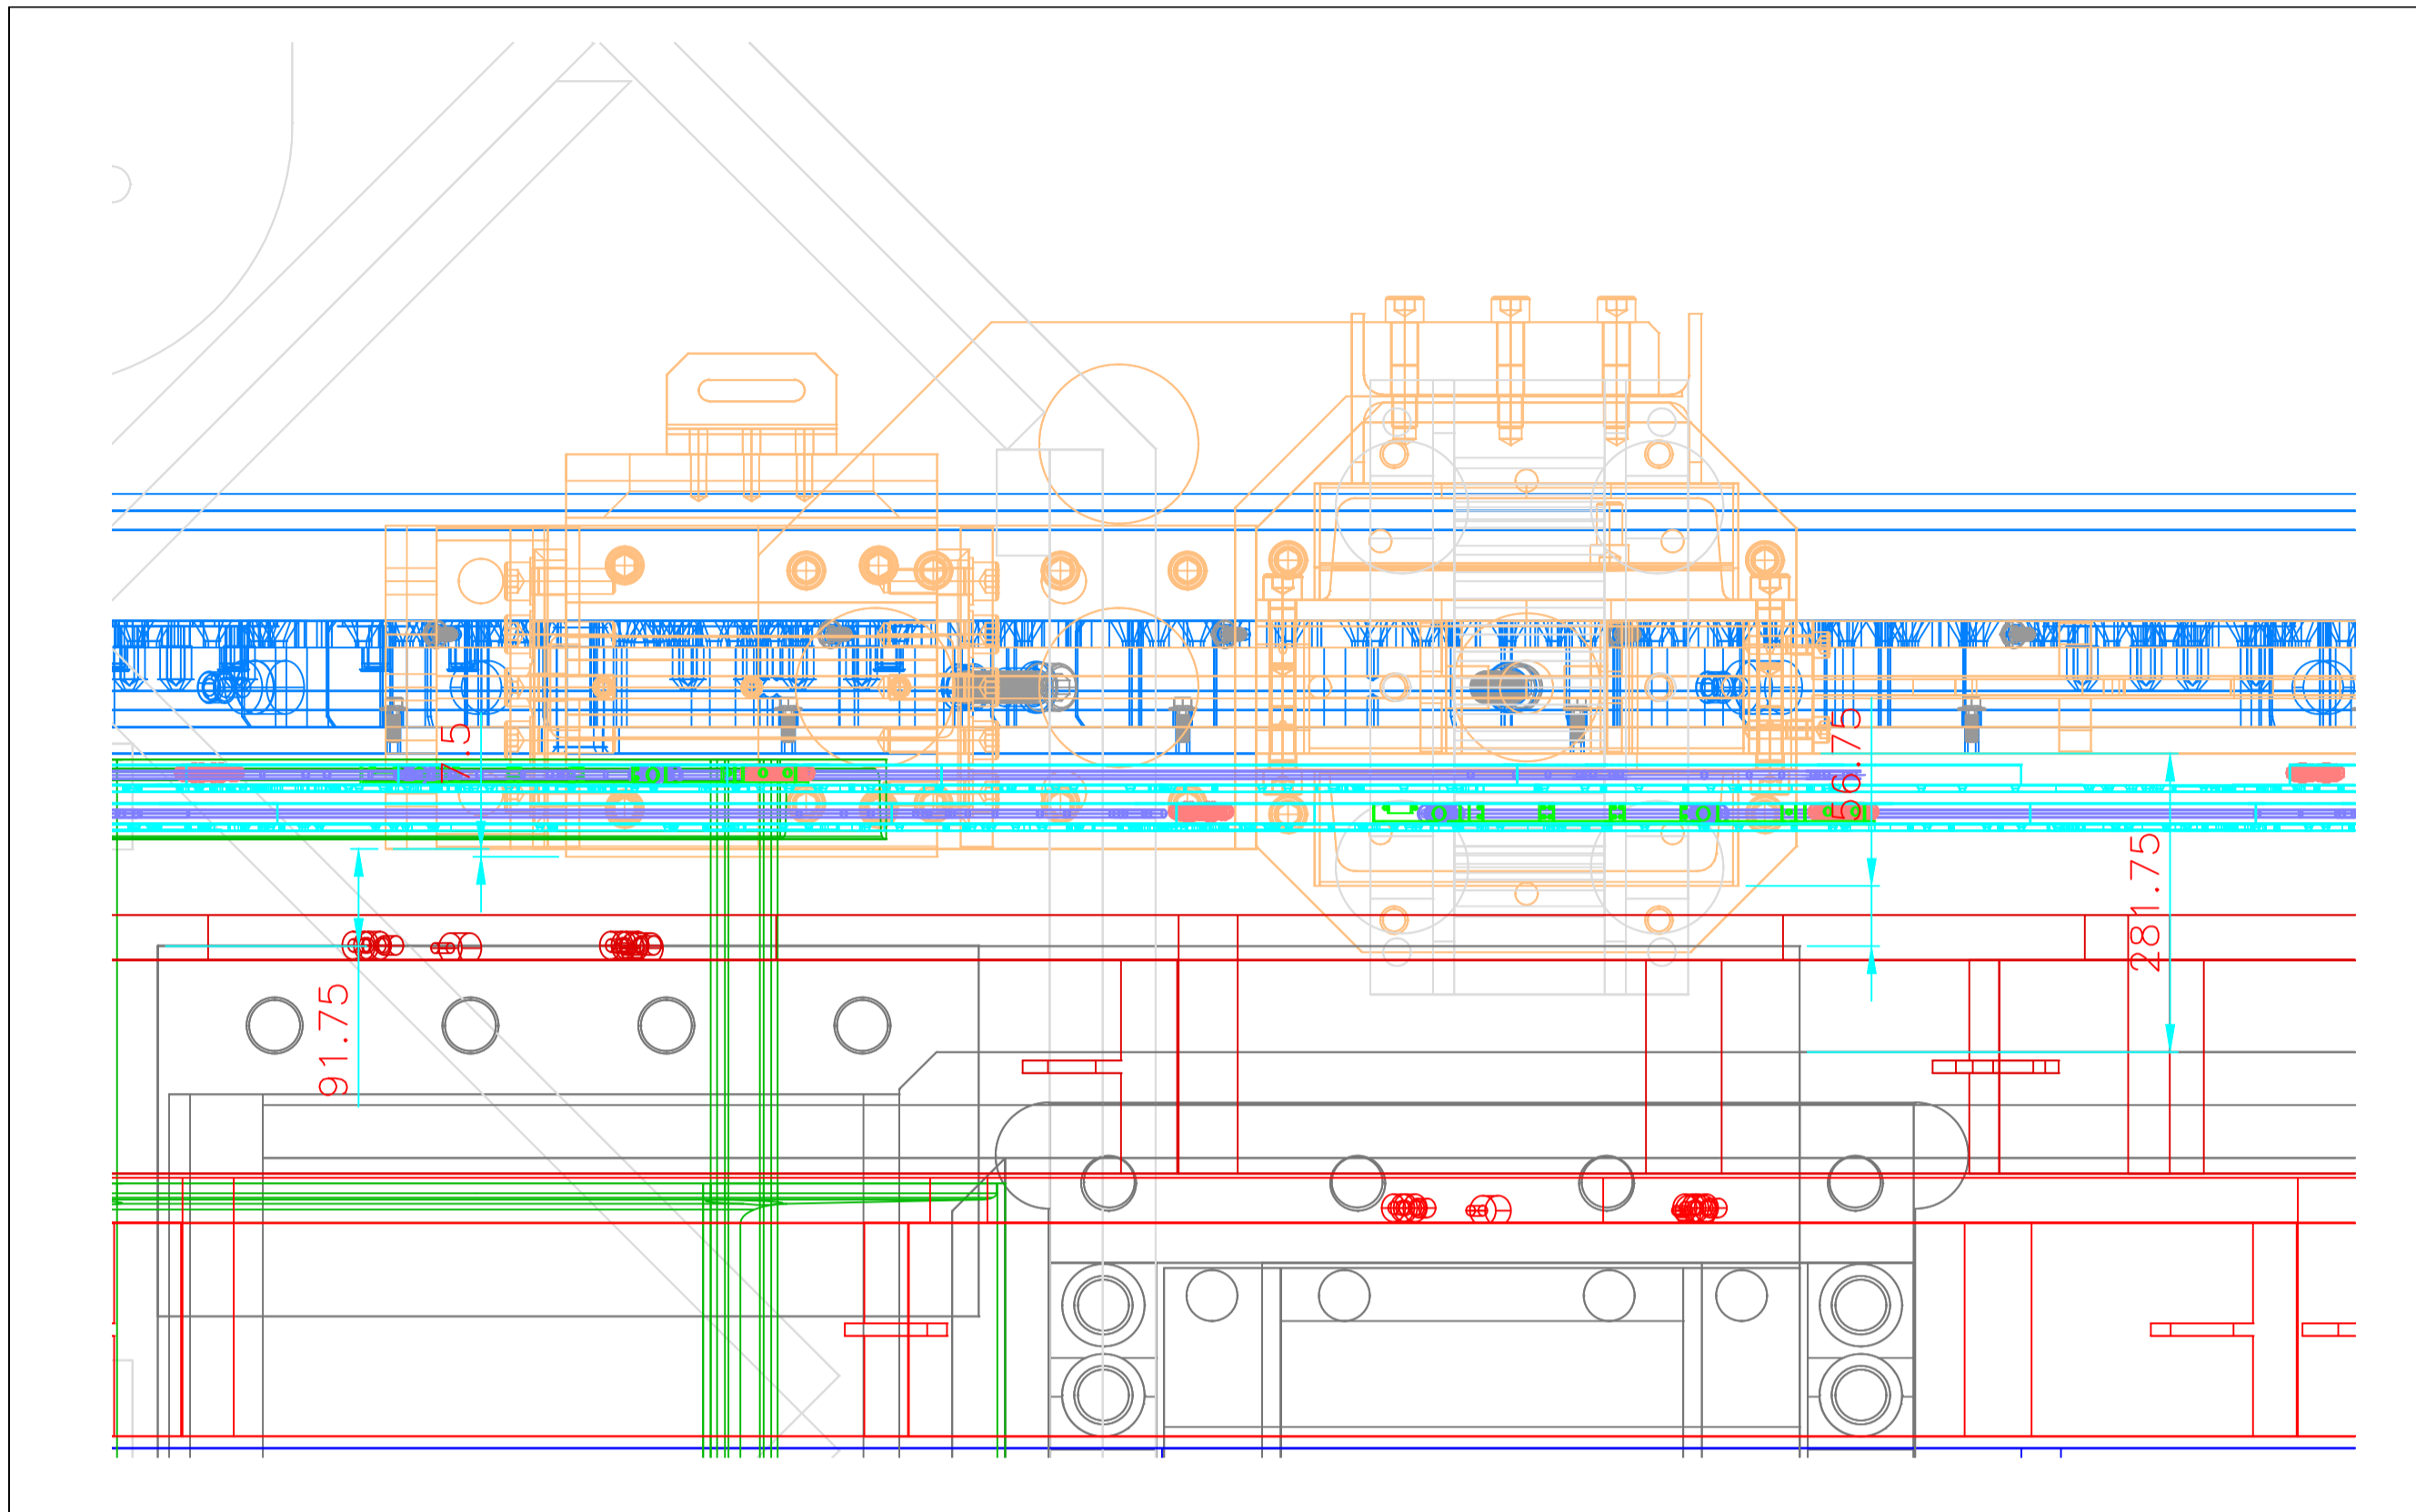

TOP

SIDE

FRONT

HEAVY

Yellow label on the red metal structure.